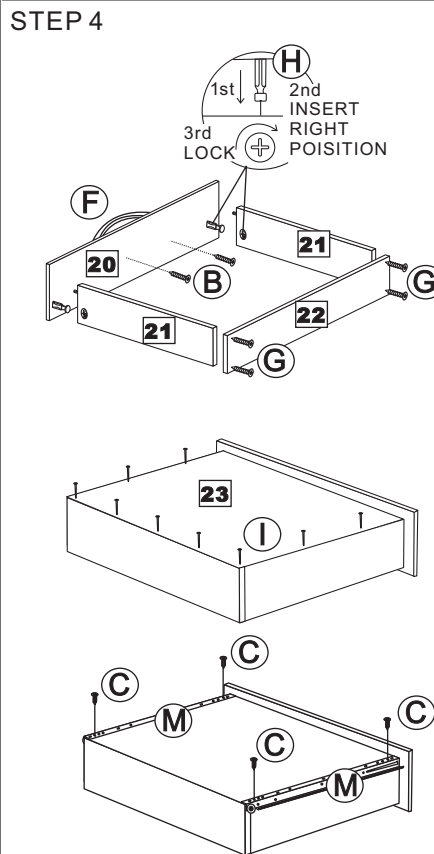

249-00025
Assembly Instruction

NO	HARDWARE LIST	QTY
A	M4X45MM screw	22
B	M4X25MM screw	2
C	M3.5X14MM screw	34
D	Wood Dowel (M8x25)	12
E	Leg Pin	8
F	Handle	1
G	M4X32MM screw	4
H	Mini Fit	2 sets
I	Nail (18mm)	30
J	L Bracket	4
K	Plastic Shelf Support	8
L	Runner Slide	1 set
M	Drawer Slide 12"	1 set