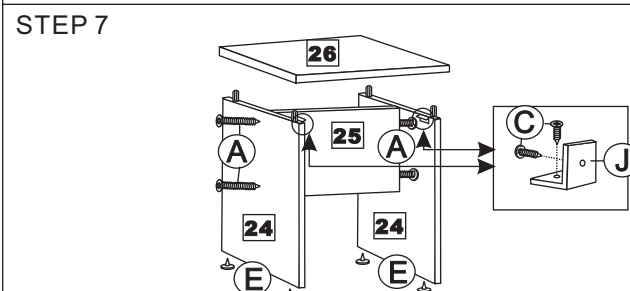

249-00025
Assembly Instruction

NO	HARDWARE LIST	QTY
A	M4X45MM screw	22
B	M4X25MM screw	2
C	M3.5X14MM screw	34
D	Wood Dowel (M8x25)	12
E	Leg Pin	8
F	Handle	1
G	M4X32MM screw	4
H	Mini Fit	2 sets
I	Nail (18mm)	30
J	L Bracket	4
K	Plastic Shelf Support	8
L	Runner Slide	1 set
M	Drawer Slide 12"	1 set