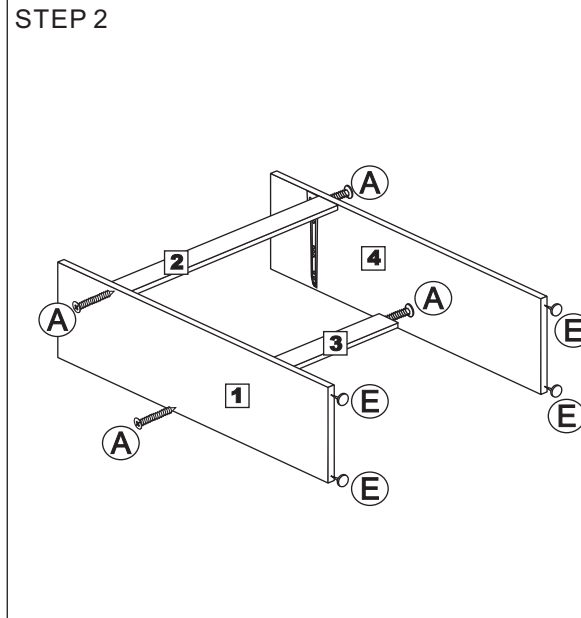

249-00025
Assembly Instruction

NO	HARDWARE LIST	QTY
A	M4X45MM screw	22
B	M4X25MM screw	2
C	M3.5X14MM screw	34
D	Wood Dowel (M8x25)	12
E	Leg Pin	8
F	Handle	1
G	M4X32MM screw	4
H	Mini Fit	2 sets
I	Nail (18mm)	30
J	L Bracket	4
K	Plastic Shelf Support	8
L	Runner Slide	1 set
M	Drawer Slide 12"	1 set