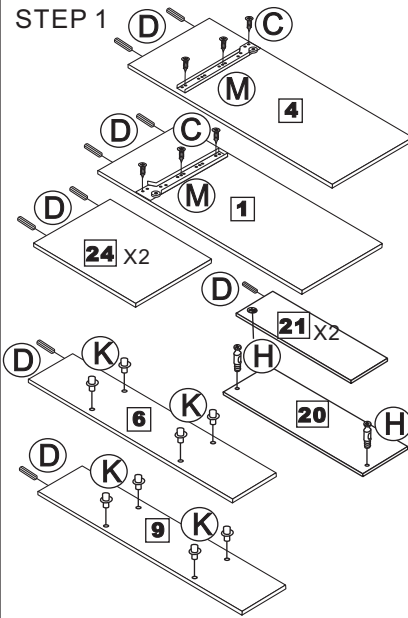

249-00025
Assembly Instruction

NO	HARDWARE LIST	QTY
A	M4X45MM screw	22
B	M4X25MM screw	2
C	M3.5X14MM screw	34
D	Wood Dowel (M8x25)	12
E	Leg Pin	8
F	Handle	1
G	M4X32MM screw	4
H	Mini Fit	2 sets
I	Nail (18mm)	30
J	L Bracket	4
K	Plastic Shelf Support	8
L	Runner Slide	1 set
M	Drawer Slide 12"	1 set