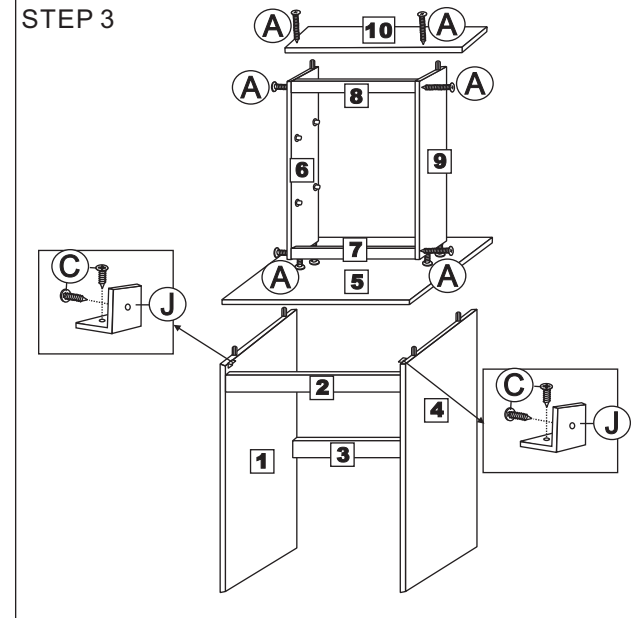

249-00025
Assembly Instruction

NO	HARDWARE LIST	QTY
A	M4X45MM screw	22
B	M4X25MM screw	2
C	M3.5X14MM screw	34
D	Wood Dowel (M8x25)	12
E	Leg Pin	8
F	Handle	1
G	M4X32MM screw	4
H	Mini Fit	2 sets
I	Nail (18mm)	30
J	L Bracket	4
K	Plastic Shelf Support	8
L	Runner Slide	1 set
M	Drawer Slide 12"	1 set