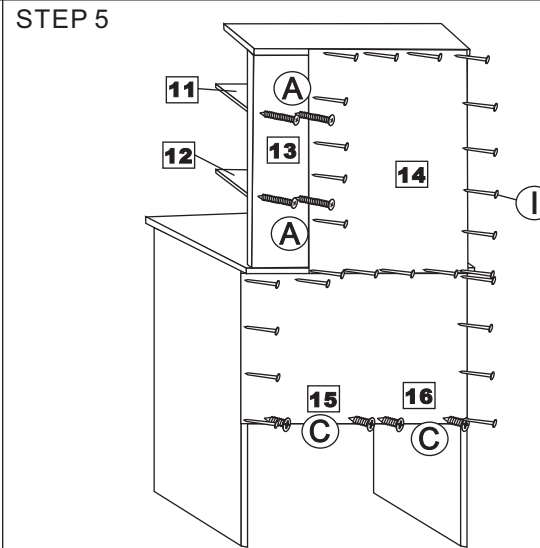

249-00025
Assembly Instruction

NO	HARDWARE LIST	QTY
A	M4X45MM screw	22
B	M4X25MM screw	2
C	M3.5X14MM screw	34
D	Wood Dowel (M8x25)	12
E	Leg Pin	8
F	Handle	1
G	M4X32MM screw	4
H	Mini Fit	2 sets
I	Nail (18mm)	30
J	L Bracket	4
K	Plastic Shelf Support	8
L	Runner Slide	1 set
M	Drawer Slide 12"	1 set