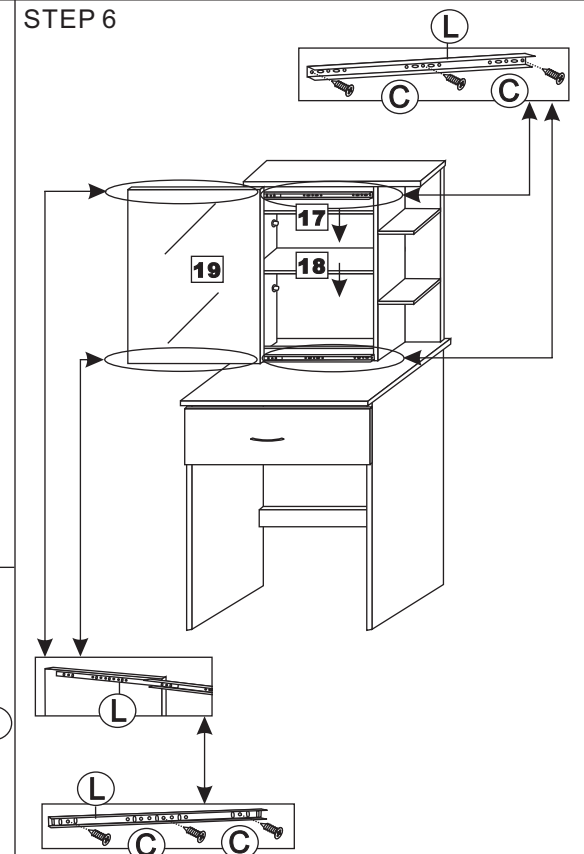

249-00025
Assembly Instruction

NO	HARDWARE LIST	QTY
A	M4X45MM screw	22
B	M4X25MM screw	2
C	M3.5X14MM screw	34
D	Wood Dowel (M8x25)	12
E	Leg Pin	8
F	Handle	1
G	M4X32MM screw	4
H	Mini Fit	2 sets
I	Nail (18mm)	30
J	L Bracket	4
K	Plastic Shelf Support	8
L	Runner Slide	1 set
M	Drawer Slide 12"	1 set