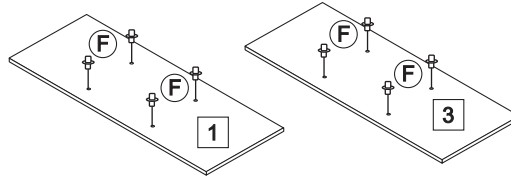

249-000003
Assembly Instruction

NO	HARDWARE LIST	QTY
A	M4X32MM screw	8
B	M4X25MM screw	2
C	M5X14MM screw	26
D	Magnet	2
E	Magnet Plate	2
F	Plastic Shelf Support	10
G	Door Holder	4
H	Handle	2
I	Nail	23
J	Plastic Leg	4

STEP 1

STEP 2

STEP 3

STEP 4

Complete

Model:88
Assembly Instruction

NO	HARDWARE LIST	QTY
A	M4X32MM screw	8
B	M4X25MM screw	2
C	M5X14MM screw	26
D	Magnet	2
E	Magnet Plate	2
F	Plastic Shelf Support	10
G	Door Holder	4
H	Handle	2
I	Nail	23
J	Plastic Leg	4

STEP 1

STEP 2

STEP 3

STEP 4

Complete