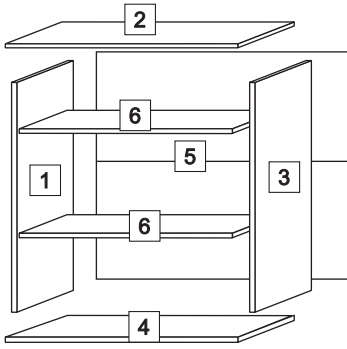

249-000003
Assembly Instruction

NO	HARDWARE LIST	QTY
A	M4X32MM screw	8
B	M4X25MM screw	2
C	M5X14MM screw	26
D	Magnet	2
E	Magnet Plate	2
F	Plastic Shelf Support	10
G	Door Holder	4
H	Handle	2
I	Nail	23
J	Plastic Leg	4

STEP 1

STEP 2

STEP 3

STEP 4

Complete

Model:88
Assembly Instruction

NO	HARDWARE LIST	QTY
A	M4X32MM screw	8
B	M4X25MM screw	2
C	M5X14MM screw	26
D	Magnet	2
E	Magnet Plate	2
F	Plastic Shelf Support	10
G	Door Holder	4
H	Handle	2
I	Nail	23
J	Plastic Leg	4