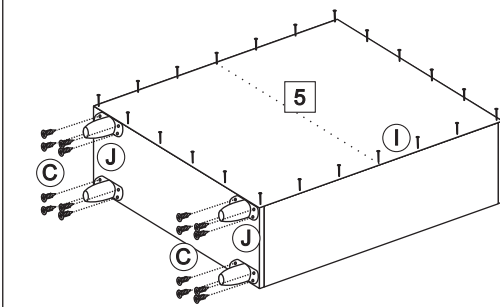

249-000003
Assembly Instruction

NO	HARDWARE LIST	QTY
A	M4X32MM screw	8
B	M4X25MM screw	2
C	M5X14MM screw	26
D	Magnet	2
E	Magnet Plate	2
F	Plastic Shelf Support	10
G	Door Holder	4
H	Handle	2
I	Nail	23
J	Plastic Leg	4

STEP 1

STEP 2

STEP 3

STEP 4

Complete

Model:88
Assembly Instruction

NO	HARDWARE LIST	QTY
A	M4X32MM screw	8
B	M4X25MM screw	2
C	M5X14MM screw	26
D	Magnet	2
E	Magnet Plate	2
F	Plastic Shelf Support	10
G	Door Holder	4
H	Handle	2
I	Nail	23
J	Plastic Leg	4