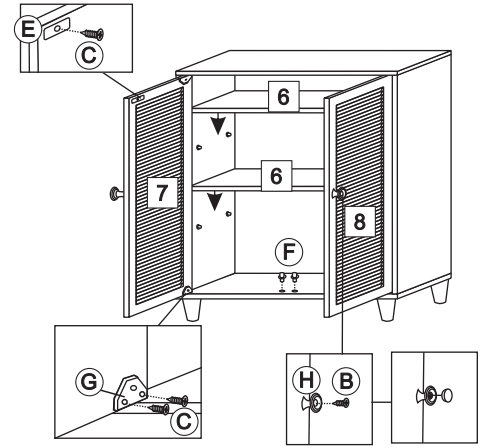

249-000003
Assembly Instruction

NO	HARDWARE LIST	QTY
A	M4X32MM screw	8
B	M4X25MM screw	2
C	M5X14MM screw	26
D	Magnet	2
E	Magnet Plate	2
F	Plastic Shelf Support	10
G	Door Holder	4
H	Handle	2
I	Nail	23
J	Plastic Leg	4

STEP 1

STEP 2

STEP 3

STEP 4

Complete

Model:88
Assembly Instruction

NO	HARDWARE LIST	QTY
A	M4X32MM screw	8
B	M4X25MM screw	2
C	M5X14MM screw	26
D	Magnet	2
E	Magnet Plate	2
F	Plastic Shelf Support	10
G	Door Holder	4
H	Handle	2
I	Nail	23
J	Plastic Leg	4

STEP 1

STEP 2

STEP 3

STEP 4

Complete