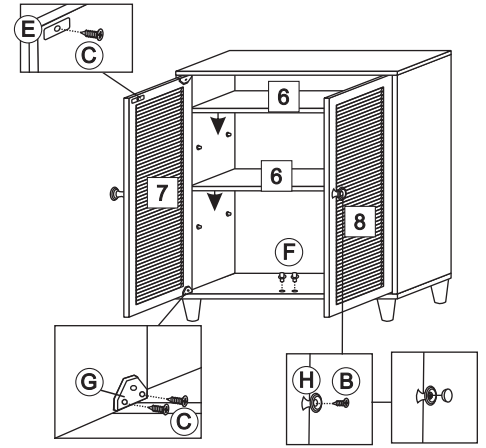

STEP 1

STEP 2

STEP 3

STEP 4

Complete

Model:88
Assembly Instruction

NO	HARDWARE LIST	QTY
A	M4X32MM screw	8
B	M4X25MM screw	2
C	M5X14MM screw	26
D	Magnet	2
E	Magnet Plate	2
F	Plastic Shelf Support	10
G	Door Holder	4
H	Handle	2
I	Nail	23
J	Plastic Leg	4

STEP 1

STEP 2

STEP 3

STEP 4

Complete