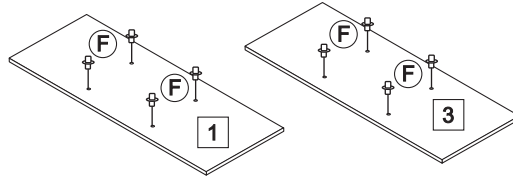

249-00002
Assembly Instruction

NO	HARDWARE LIST	QTY
A	M4X32MM screw	8
B	M4X25MM screw	2
C	M5X14MM screw	26
D	Magnet	2
E	Magnet Plate	2
F	Plastic Shelf Support	10
G	Door Holder	4
H	Handle	2
I	Nail	23
J	Plastic Leg	4

STEP 1

STEP 2

STEP 3

STEP 4

Complete

Model:88
Assembly Instruction

NO	HARDWARE LIST	QTY
A	M4X32MM screw	8
B	M4X25MM screw	2
C	M5X14MM screw	26
D	Magnet	2
E	Magnet Plate	2
F	Plastic Shelf Support	10
G	Door Holder	4
H	Handle	2
I	Nail	23
J	Plastic Leg	4

STEP 1

STEP 2

STEP 3

STEP 4

Complete