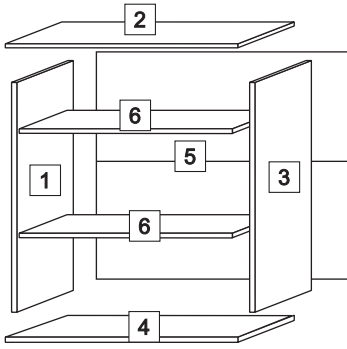

249-00002
Assembly Instruction

NO	HARDWARE LIST	QTY
A	M4X32MM screw	8
B	M4X25MM screw	2
C	M5X14MM screw	26
D	Magnet	2
E	Magnet Plate	2
F	Plastic Shelf Support	10
G	Door Holder	4
H	Handle	2
I	Nail	23
J	Plastic Leg	4

STEP 1

STEP 2

STEP 3

STEP 4

Complete

Model:88
Assembly Instruction

NO	HARDWARE LIST	QTY
A	M4X32MM screw	8
B	M4X25MM screw	2
C	M5X14MM screw	26
D	Magnet	2
E	Magnet Plate	2
F	Plastic Shelf Support	10
G	Door Holder	4
H	Handle	2
I	Nail	23
J	Plastic Leg	4