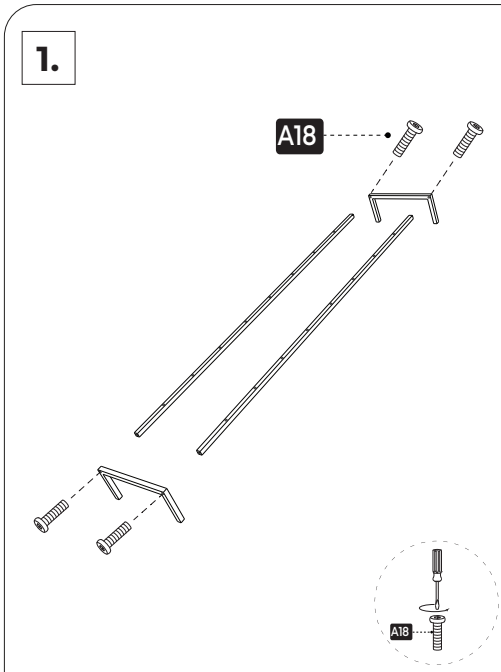

197-000184

Instruction Manual

A01 28x  *14 mm	A02 28x  *5x45 mm	A03 28x  *8x30 mm	A04 28x 
A10 36x  *3.5x18 mm	A15 8x 	A17 16x  *5x35 mm	A18 4x  *6x45 mm
A19 3x 			

Important information
Read carefully.
Keep this information for further reference.

GB WARNING

Serious or fatal crushing injuries can occur from furniture tip-over. To prevent this furniture from tipping over it must be permanently fixed to the wall.

Fixing devices for the wall are not included since different wall materials require different types of fixing devices. Use fixing devices suitable for the walls in your home. For advice on suitable fixing systems, contact your local specialized dealer.

4.

5.

6.

7.

x3

8.

x3