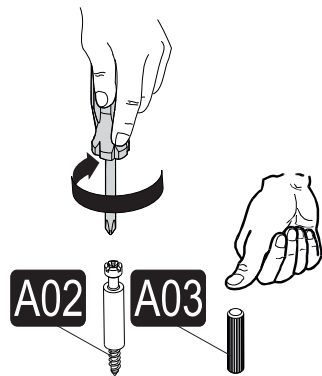

197-000178

Instruction Manual

A01 20x  *14 mm	A02 20x  *5x45 mm	A03 20x  *8x30 mm	A04 20x 
A09 30x  *4x25 mm	A10 16x  *4x20 mm	A11 4x 	A13 4x 
A14 4x 	A12 4x 	A28 20x 	A46 5x 
A40 4x 			

Important information
Read carefully.
Keep this information for further reference.

GB WARNING

Serious or fatal crushing injuries can occur from furniture tip-over. To prevent this furniture from tipping over it must be permanently fixed to the wall.

Fixing devices for the wall are not included since different wall materials require different types of fixing devices. Use fixing devices suitable for the walls in your home. For advice on suitable fixing systems, contact your local specialized dealer.

6.

1.

2.

3.

4.

5.