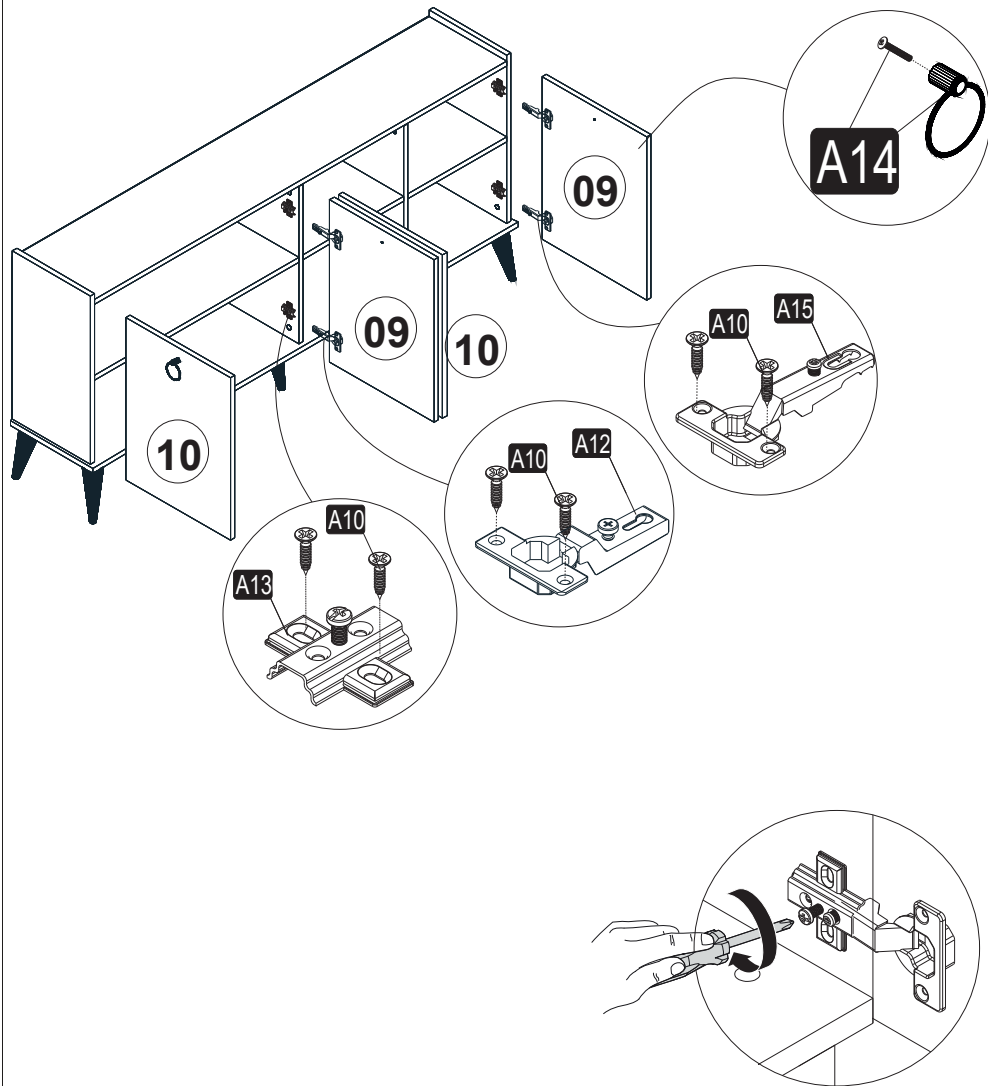

197-000177

Instruction Manual

A01 16x *14 mm	A02 16x *5x45 mm	A03 16x *8x30 mm	A04 16x
A10 32x *4x20 mm	A11 20x *4x25 mm	A12 4x 	A13 4x
A15 4x 	A13 5x 	A14 4x 	A28 25x
A40 12x 			

Important information
Read carefully.
Keep this information for further reference.

GB WARNING

Serious or fatal crushing injuries can occur from furniture tip-over. To prevent this furniture from tipping over it must be permanently fixed to the wall.

Fixing devices for the wall are not included since different wall materials require different types of fixing devices. Use fixing devices suitable for the walls in your home. For advice on suitable fixing systems, contact your local specialized dealer.

7.

1.

2.

3.

4.

5.

6.