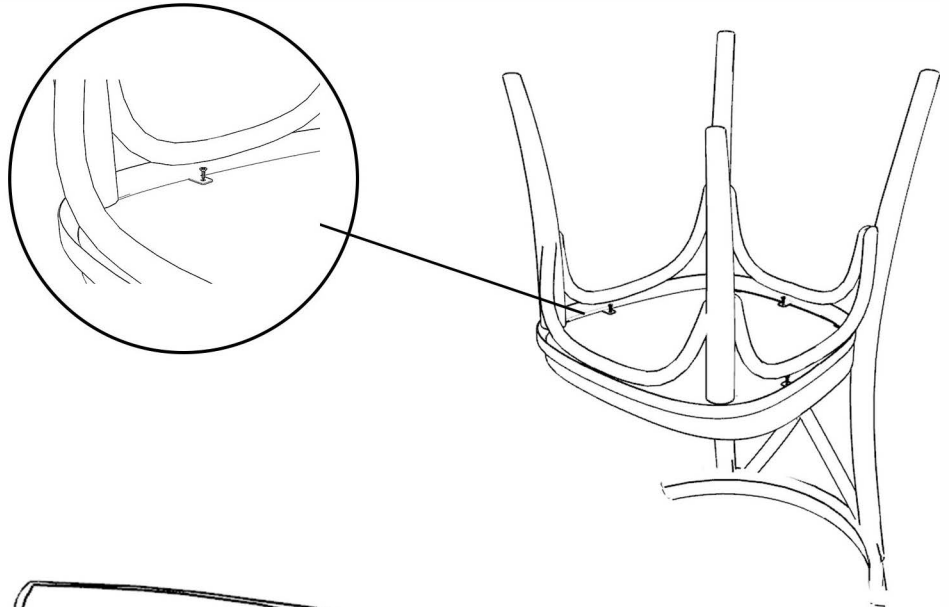

RUBY CHAIR

Assembling Instructions

Parts List

P. No	Part Name	Piece	Picture
1	Body	1	
2	Seat	1	
3	Screw (3,5mmx18mm)	4	

1

2

3