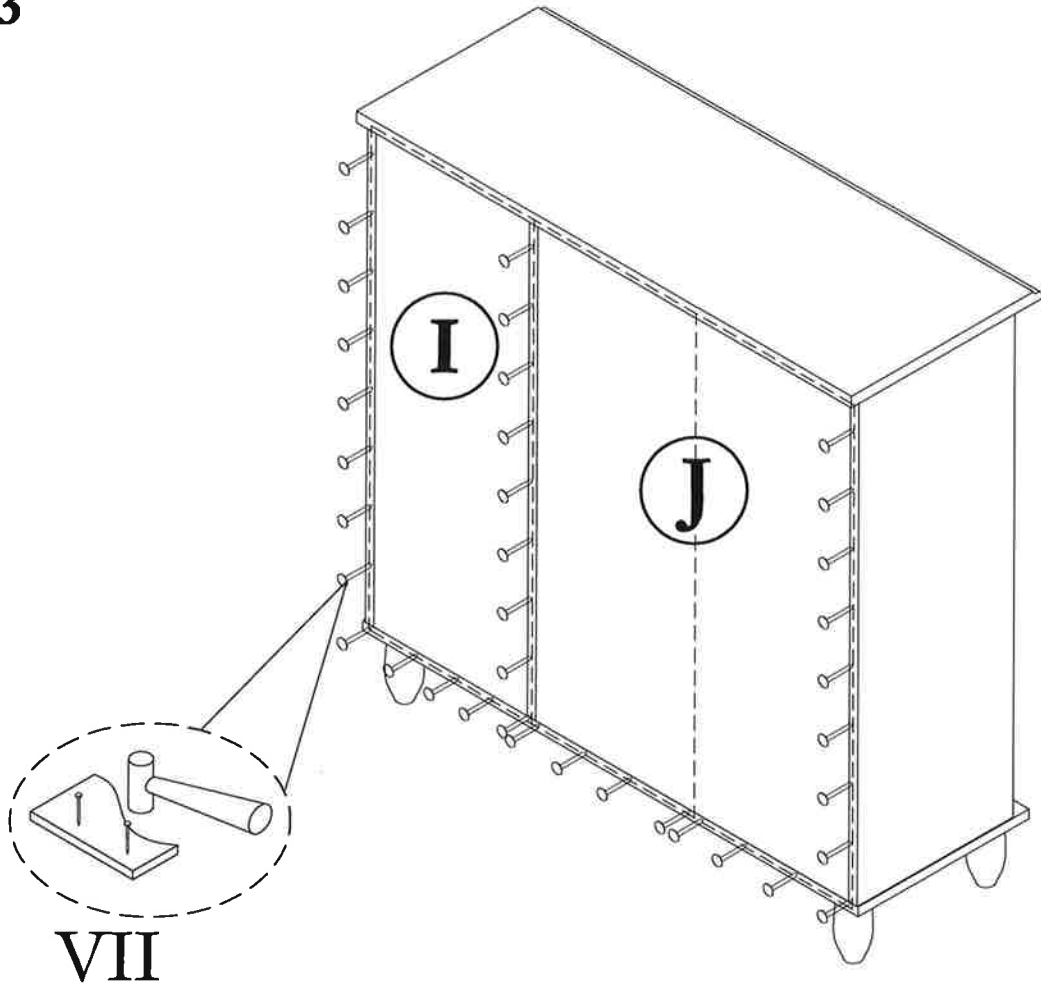

HARDWARE LIST			
NO	DESCRIPTION		QTY
I	JCBCW SCREW M6.3 x 50		14pcs
II	M4 ALLEN KEY		1pc
III	HANDLE & SCREW M3.5 x 30		3sets
IV	STICKER		4pcs
V	Q-FIT		6sets
VI	SPRING DOOR SUPPORT		6pcs
VII	NAIL		50pcs
VIII	PVC LEG & SCREW M3.5 x 14		5sets
IX	MAGNET WITH PLATE & SCREW		3sets
X	SHELF SUPPORT		16pcs
XI	HIPS STOPPER & SCREW M3.5 x 14		2sets
XII	M8 x 30 PLASTIC DOWEL		4pcs

STEP 1

STEP 2

STEP 3

STEP 4

COMPLETE SET

NO	DESCRIPTION	QTY
A	LEFT SIDE	01
B	LOWER SHELF	01
C	CENTRE SHELF	01
D	TOP SUPPORT	01
E	CENTRE VERTICAL	01
F	CENTRE SHELF	01
G	RIGHT SIDE	01
H	TOP	01
I	BACK (Right)	01
J	BACK (Left)	02
K	MOVABLE SHELF	02
L	MOVABLE SHELF	02
M	LEFT SIDE DOOR	01
N	RIGHT SIDE DOOR	02