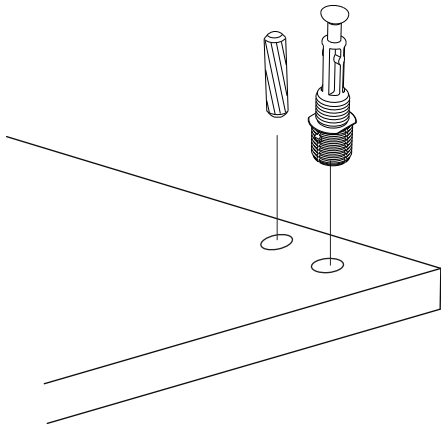

ATTENTION !!

Minifix is the main connection material used in Decortie products. Before starting assembly, please check the drawings below.

ACCESSORY LIST

A22 Minifix k18  16x	A12 4 SW  1x	A23 Minifix M6  16x	A04 Ø8  16x	A06 18 mm  16x
A08  4x				