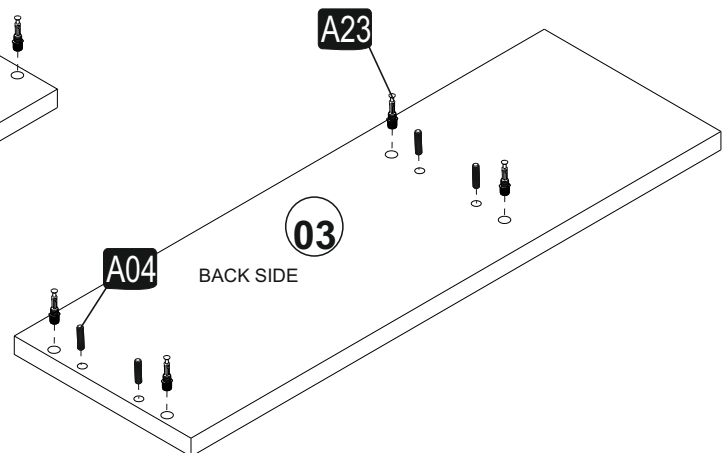

ATTENTION !!

Minifix is the main connection material used in Decortie products. Before starting assembly, please check the drawings below.

ACCESSORY LIST

A22 Minifix k18  16x	A12 4 SW  1x	A23 Minifix M6  16x	A04 Ø8  16x	A06 18 mm  16x
A08  4x				

GENERAL VIEW

1

2

3

4

5

6