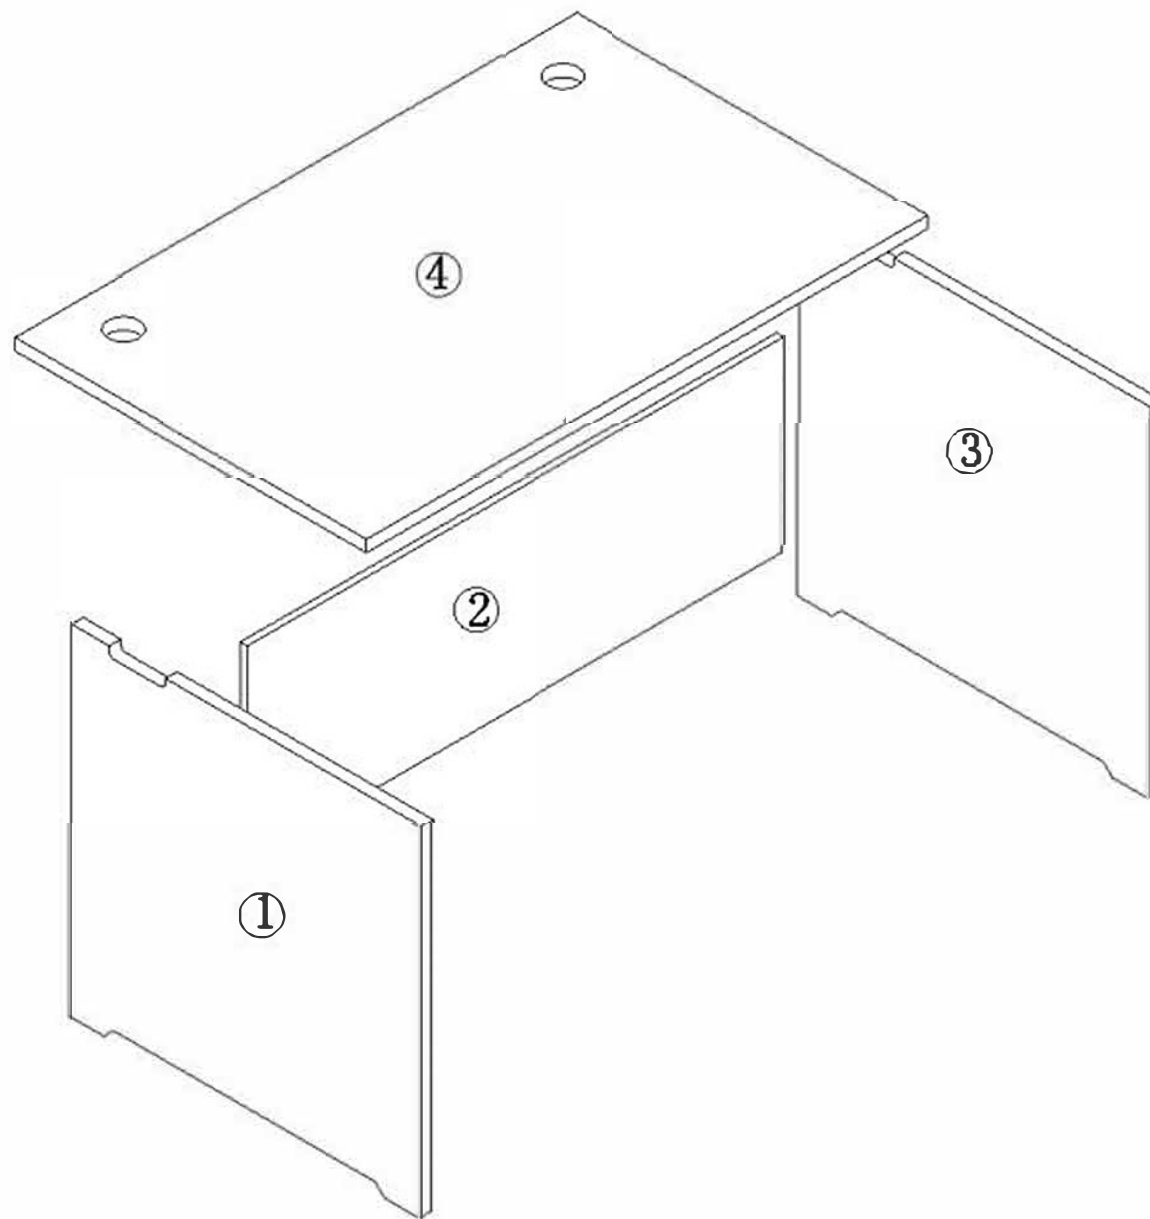

	3 in 1 Screw	10
	3.5*14	10
	4*25	
	6*30	
	Handle	
	Nail	8
	Hinge	6
	cork	
	Lock	
	Telscope	
		
		
		
		
		
		
		
		
		

069-000015