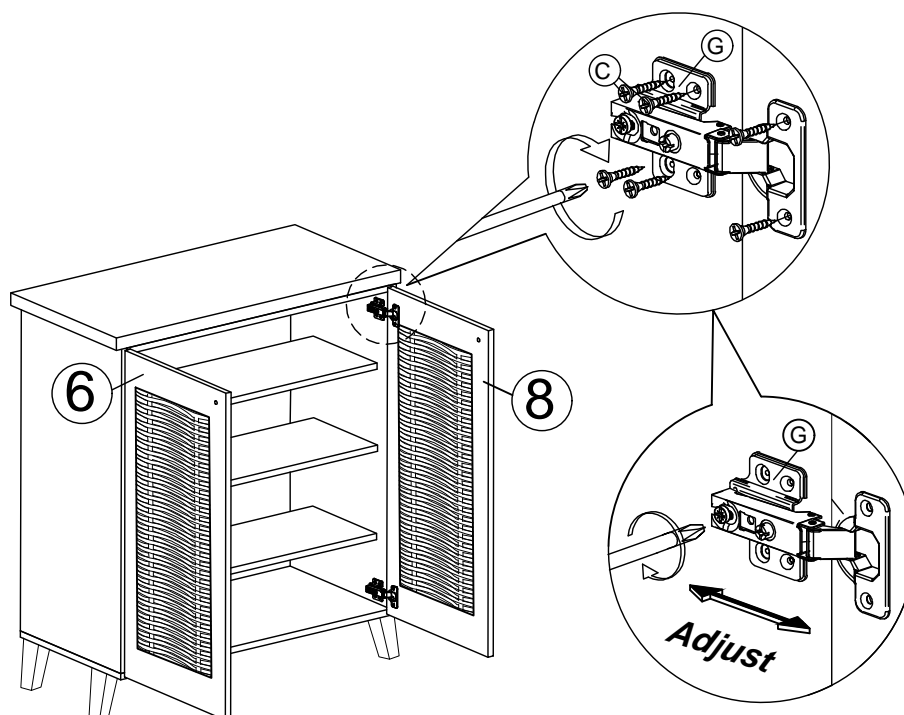

Assembly Instruction

Mantam Shoe Rack

Hardware List			
No.	SHAPE	DESCRIPTION	Qty.
A		8x25mm Dowel	8Pcs
B		15MM Myfix Minifix	4Sets
C		M3.5x16mm Screw	41Pcs
D		M4x45mm Screw	4Pcs
E		Nail	30Pcs
F		2 Pin Stopper	1Pcs
G		Hinges	4Pcs
H		Plastic Leg	4Pcs
I		Shelf Support	12Pcs
J		Handle Knod	2Pcs
K		M4x28mm Screw	2Pcs
L		Sticker	2Pcs

Part List

Assembly Instruction

Step 1

Step 2

Step 3

Step 4

Assembly Instruction

Step 5

Step 6

Step 7

Assembly Instruction

Step 8

Step 9