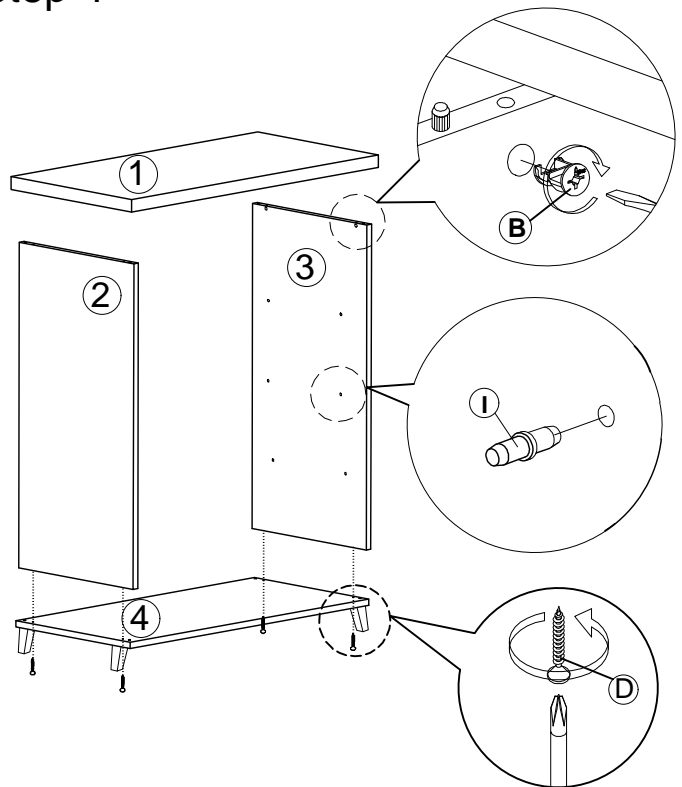

Assembly Instruction

Mantam Shoe Rack

Hardware List			
No.	SHAPE	DESCRIPTION	Qty.
A		8x25mm Dowel	8Pcs
B		15MM Myfix Minifix	4Sets
C		M3.5x16mm Screw	41Pcs
D		M4x45mm Screw	4Pcs
E		Nail	30Pcs
F		2 Pin Stopper	1Pcs
G		Hinges	4Pcs
H		Plastic Leg	4Pcs
I		Shelf Support	12Pcs
J		Handle Knod	2Pcs
K		M4x28mm Screw	2Pcs
L		Sticker	2Pcs

Part List

Assembly Instruction

Step 1

Step 2

Step 3

Step 4

Assembly Instruction

Step 5