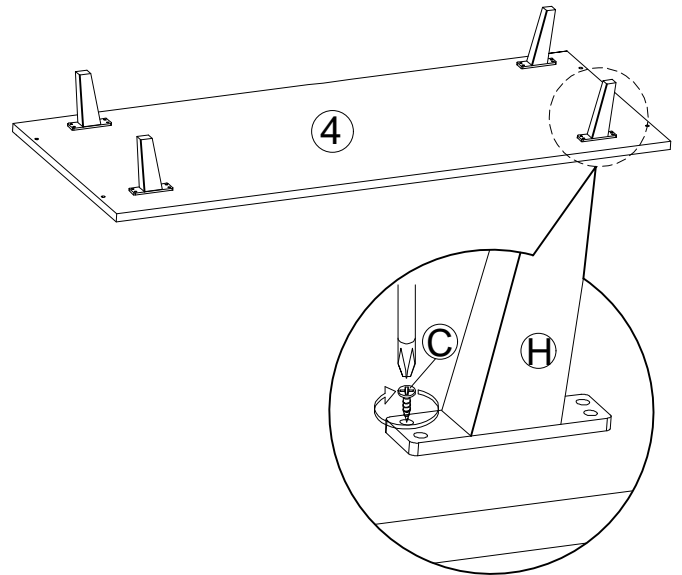

Assembly Instruction

Mantam Shoe Rack

Hardware List			
No.	SHAPE	DESCRIPTION	Qty.
A		8x25mm Dowel	8Pcs
B		15MM Myfix Minifix	4Sets
C		M3.5x16mm Screw	41Pcs
D		M4x45mm Screw	4Pcs
E		Nail	30Pcs
F		2 Pin Stopper	1Pcs
G		Hinges	4Pcs
H		Plastic Leg	4Pcs
I		Shelf Support	12Pcs
J		Handle Knod	2Pcs
K		M4x28mm Screw	2Pcs
L		Sticker	2Pcs

Part List

Assembly Instruction

Step 1

Step 2

Step 3

Step 4

Assembly Instruction

Step 5