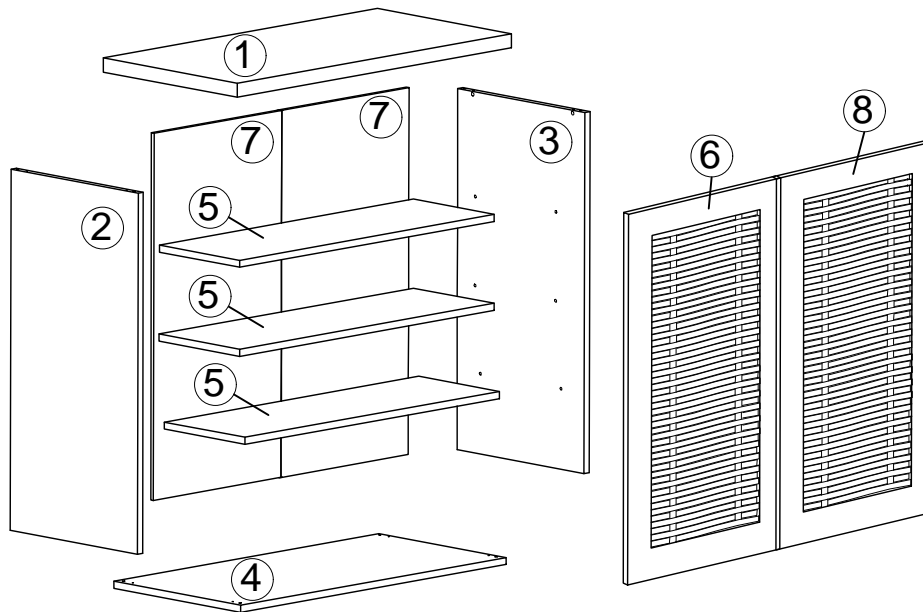

Assembly Instruction

Mantam Shoe Rack

Hardware List			
No.	SHAPE	DESCRIPTION	Qty.
A		8x25mm Dowel	8Pcs
B		15MM Myfix Minifix	4Sets
C		M3.5x16mm Screw	41Pcs
D		M4x45mm Screw	4Pcs
E		Nail	30Pcs
F		2 Pin Stopper	1Pcs
G		Hinges	4Pcs
H		Plastic Leg	4Pcs
I		Shelf Support	12Pcs
J		Handle Knod	2Pcs
K		M4x28mm Screw	2Pcs
L		Sticker	2Pcs

Part List

Assembly Instruction

Step 1

Step 2

Step 3

Step 4

Assembly Instruction

Step 5