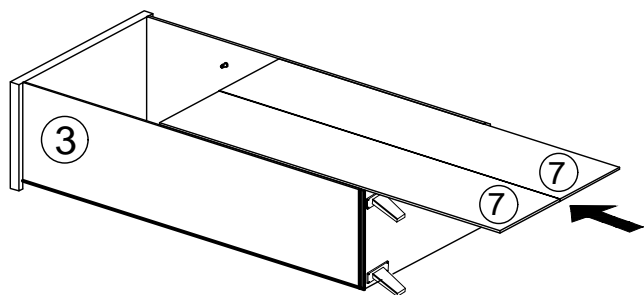

Assembly Instruction

Mantam Shoe Rack

Hardware List			
No.	SHAPE	DESCRIPTION	Qty.
A		8x25mm Dowel	8Pcs
B		15MM Myfix Minifix	4Sets
C		M3.5x16mm Screw	41Pcs
D		M4x45mm Screw	4Pcs
E		Nail	30Pcs
F		2 Pin Stopper	1Pcs
G		Hinges	4Pcs
H		Plastic Leg	4Pcs
I		Shelf Support	12Pcs
J		Handle Knod	2Pcs
K		M4x28mm Screw	2Pcs
L		Sticker	2Pcs

Part List

Assembly Instruction

Step 1

Step 2

Step 3

Step 4

Assembly Instruction

Step 5