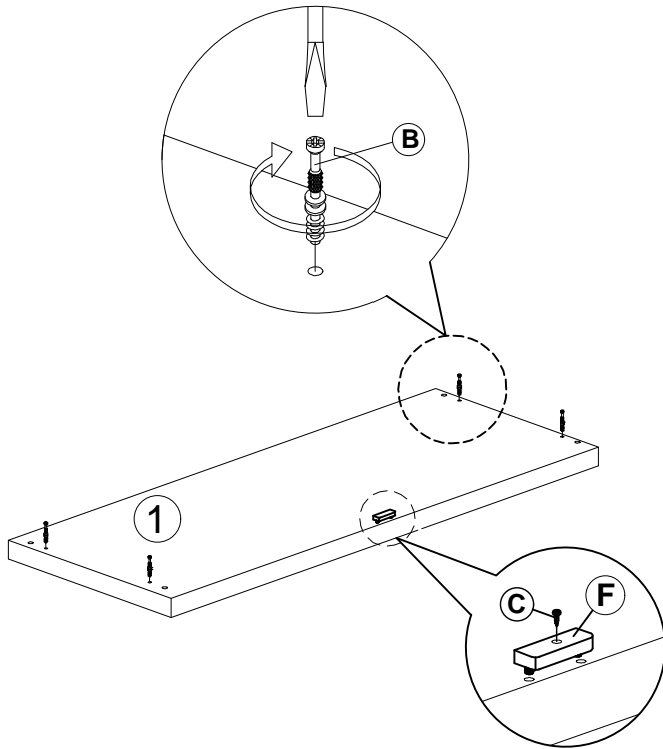

Assembly Instruction

Mantam Shoe Rack

Hardware List			
No.	SHAPE	DESCRIPTION	Qty.
A		8x25mm Dowel	8Pcs
B		15MM Myfix Minifix	4Sets
C		M3.5x16mm Screw	41Pcs
D		M4x45mm Screw	4Pcs
E		Nail	30Pcs
F		2 Pin Stopper	1Pcs
G		Hinges	4Pcs
H		Plastic Leg	4Pcs
I		Shelf Support	12Pcs
J		Handle Knod	2Pcs
K		M4x28mm Screw	2Pcs
L		Sticker	2Pcs

Part List

Assembly Instruction

Step 1

Step 2

Step 3

Step 4

Assembly Instruction

Step 5