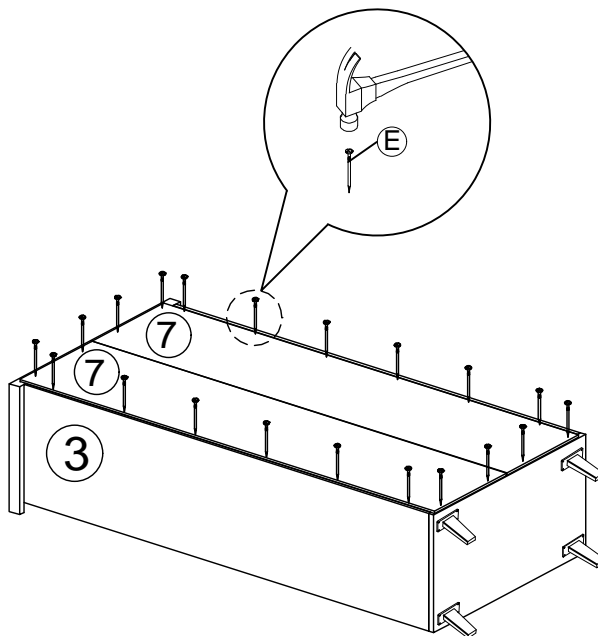

Assembly Instruction

Step 5

Step 6

Step 7