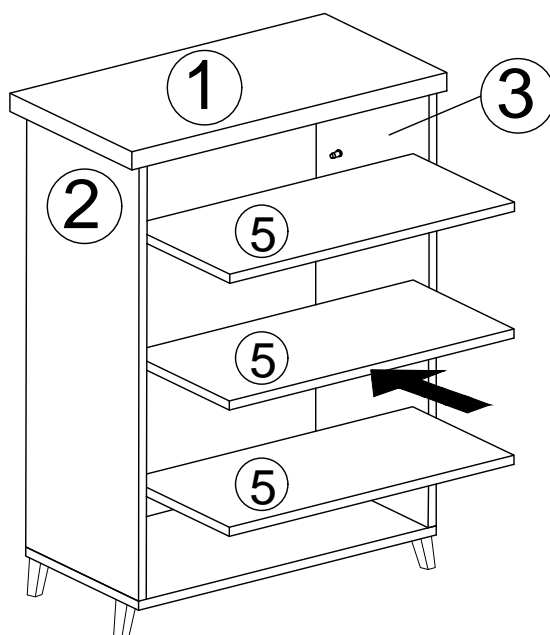

Assembly Instruction

Step 5

Step 6

Step 7