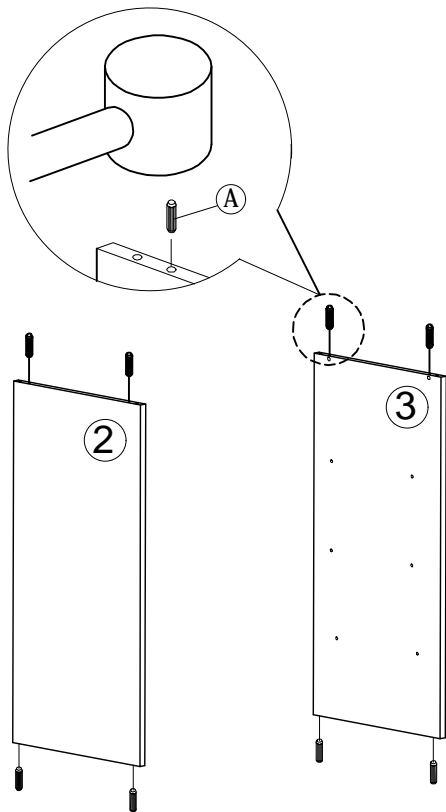

Assembly Instruction

Mantam Shoe Rack

Hardware List			
No.	SHAPE	DESCRIPTION	Qty.
A		8x25mm Dowel	8Pcs
B		15MM Myfix Minifix	4Sets
C		M3.5x16mm Screw	41Pcs
D		M4x45mm Screw	4Pcs
E		Nail	30Pcs
F		2 Pin Stopper	1Pcs
G		Hinges	4Pcs
H		Plastic Leg	4Pcs
I		Shelf Support	12Pcs
J		Handle Knod	2Pcs
K		M4x28mm Screw	2Pcs
L		Sticker	2Pcs

Part List

Assembly Instruction

Step 1

Step 2

Step 3

Step 4

Assembly Instruction

Step 5