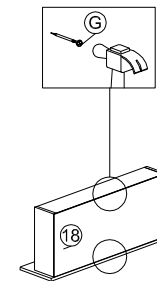

ASSEMBLY INSTRUCTION

MODEL : HM 320

DESCRIPTION : 3 DOORS WARDROBE

HARDWARE

A WOOD DOWEL 8 X 25 1X26	B 16MM CB SCREW M3.5X16MM 1X64	C 38MM CB SCREW M4X38MM 1X16	D 50MM CB SCREW M4X50MM 1X8	E 50MM CSK CAP WOOD M6X50MM 1X22	F MINIFIX CAP 1X22	G 5/8 NAIL 1X70	H L KEY 1X1	I 2 PIN STOPPER 1X1	J METAL SHELF SUPPORT 1X8	K L BRACKET M502 1X2	L HANDLE AW 75-782A -160MM 1X3	M 19MM HANDLE SCREW M4X19MM 1X6	N HINGES 5/8 9 SETS	O O1 O2 DRAWER SLIDE 14" 2 SETS	P 25MM PIPE -792MM 1X1

PART LIST

STEP 1

STEP 2

STEP 3

STEP 4

STEP 5

STEP 6

X2

STEP 7

X2

STEP 8

X2