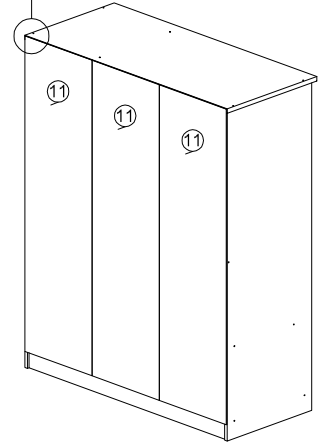

SOFT, DRY CLOTH

CHEMICAL

HEAT

KEEP DRY

HANDLE WITH CARE

DO NOT USE KNIFE

ASSEMBLY INSTRUCTION

MODEL : HM 320

DESCRIPTION : 3 DOORS WARDROBE

STEP 9

STEP 10

STEP 11

STEP 12

STEP 13

STEP 14

STEP 15

COMPLETED