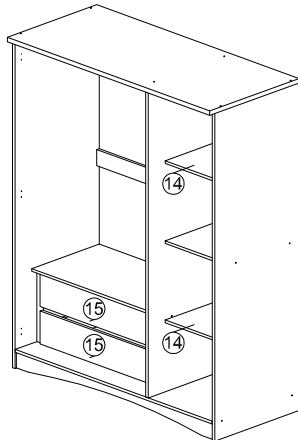

SOFT, DRY CLOTH

CHEMICAL

HEAT

KEEP DRY

HANDLE WITH CARE

DO NOT USE KNIFE

ASSEMBLY INSTRUCTION

MODEL : HM 320

DESCRIPTION : 3 DOORS WARDROBE

STEP 9

STEP 10

STEP 11

STEP 12

STEP 13

STEP 14

STEP 15

COMPLETED