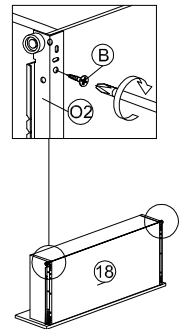

ASSEMBLY INSTRUCTION

MODEL : HM 320

DESCRIPTION : 3 DOORS WARDROBE

HARDWARE

A WOOD DOWEL 8 X 25 1X26	B 16MM CB SCREW M3.5X16MM 1X64	C 38MM CB SCREW M4X38MM 1X16	D 50MM CB SCREW M4X50MM 1X8	E 50MM CSK CAP WOOD M6X50MM 1X22	F MINIFIX CAP 1X22	G 5/8 NAIL 1X70	H L KEY 1X1	I 2 PIN STOPPER 1X1	J METAL SHELF SUPPORT 1X8	K L BRACKET M502 1X2	L HANDLE AW 75-782A -160MM 1X3	M 19MM HANDLE SCREW M4X19MM 1X6	N HINGES 5/8 9 SETS	O O1 O2 DRAWER SLIDE 14" 2 SETS	P 25MM PIPE -792MM 1X1

PART LIST

STEP 1

STEP 2

STEP 3

STEP 4

STEP 5

STEP 6

X2

STEP 7

X2

STEP 8

X2