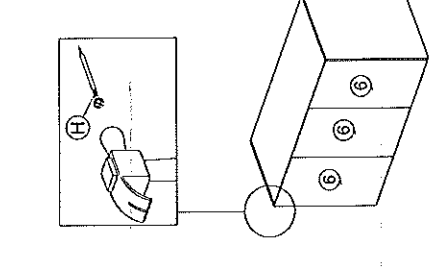

ASSEMBLY INSTRUCTION

MODEL : HM 351.01 DESC : 3 DOOR TOP CLOSET WITH WARDROBE

	SOFT DRY CLOTH	CHEMICAL		HEAT	KEEP DRY		HANDLE WITH CARE	DO NOT USE KNIFE

HARDWARE	
A	WOOD DOWEL 6 X 20 12
B	HANDLE 108 -80MM (PVC) 3
C	CD SCREW MAX25MM 12
D	CD SCREW MAX25MM 12
E	HINGES 5/8 4 SETS
F	HINGES 2/8 2 SETS
G	CD SCREW MAX32MM 24
H	NAIL 5/8 20

PART LIST

STEP 1

STEP 2

STEP 3

STEP 4

STEP 5

STEP 6

COMPLETED

STEP 1

COMPLETED