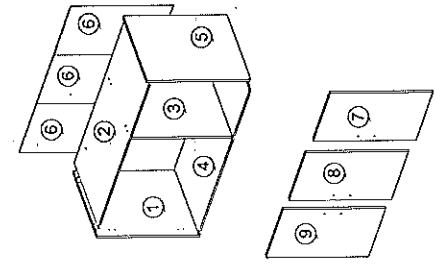

ASSEMBLY INSTRUCTION

MODEL : HM 351.01 DESC : 3 DOOR TOP CLOSET WITH WARDROBE

	SOFT DRY CLOTH	CHEMICAL		HEAT	KEEP DRY		HANDLE WITH CARE	DO NOT USE KNIFE

HARDWARE	
A	WOOD DOWEL 6 X 20 12
B	HANDLE 108 -80MM (PVC) 3
C	CD SCREW MAX25MM 12
D	CD SCREW MAX25MM 12
E	HINGES 5/8 4 SETS
F	HINGES 2/8 2 SETS
G	CD SCREW MAX32MM 24
H	NAIL 5/8 20

PART LIST

STEP 1

STEP 2

STEP 3

STEP 4

STEP 5

STEP 6

COMPLETED