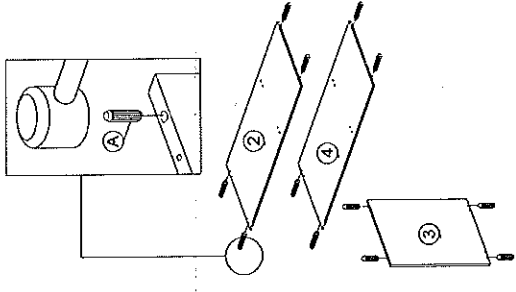

ASSEMBLY INSTRUCTION

MODEL : HM 351.01 DESC : 3 DOOR TOP CLOSET WITH WARDROBE

	SOFT DRY CLOTH	CHEMICAL		HEAT	KEEP DRY		HANDLE WITH CARE	DO NOT USE KNIFE

HARDWARE	
A	WOOD DOWEL 6 X 20 12
B	HANDLE 108 -80MM (PVC) 3
C	CD SCREW MAX25MM 12
D	CD SCREW MAX25MM 12
E	HINGES 5/8 4 SETS
F	HINGES 2/8 2 SETS
G	CD SCREW MAX32MM 24
H	NAIL 5/8 20

PART LIST

STEP 1

STEP 2

STEP 3

STEP 4

STEP 5

STEP 6

COMPLETED