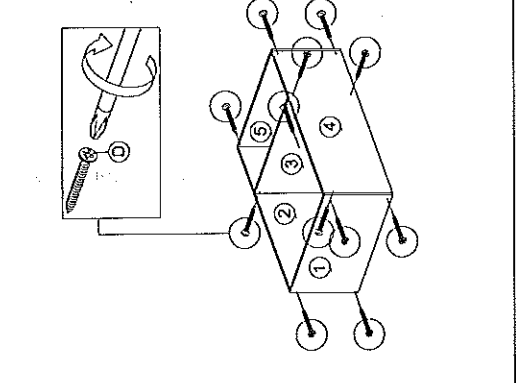

ASSEMBLY INSTRUCTION

MODEL : HM 351.01 DESC : 3 DOOR TOP CLOSET WITH WARDROBE

	SOFT DRY CLOTH	CHEMICAL		HEAT	KEEP DRY		HANDLE WITH CARE	DO NOT USE KNIFE

HARDWARE	
A	WOOD DOWEL 6 X 20 12
B	HANDLE 108 -80MM (PVC) 3
C	CD SCREW MAX25MM 12
D	CD SCREW MAX25MM 12
E	HINGES 5/8 4 SETS
F	HINGES 2/8 2 SETS
G	CD SCREW MAX32MM 24
H	NAIL 5/8 20

PART LIST

STEP 1

STEP 2

STEP 3

STEP 4

STEP 5

STEP 6

COMPLETED

STEP 1

COMPLETED