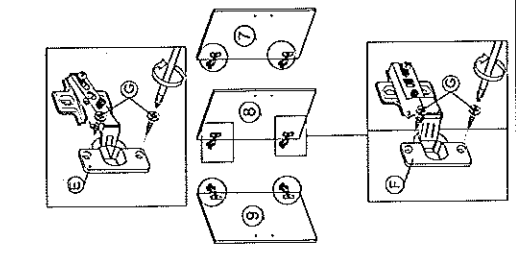

ASSEMBLY INSTRUCTION

MODEL : HM 351.01 DESC : 3 DOOR TOP CLOSET WITH WARDROBE

	SOFT DRY CLOTH	CHEMICAL		HEAT	KEEP DRY		HANDLE WITH CARE	DO NOT USE KNIFE

HARDWARE	
A	WOOD DOWEL 6 X 20 12
B	HANDLE 108 -80MM (PVC) 3
C	CD SCREW MAX25MM 12
D	CD SCREW MAX25MM 12
E	HINGES 5/8 4 SETS
F	HINGES 2/8 2 SETS
G	CD SCREW MAX32MM 24
H	NAIL 5/8 20

PART LIST

STEP 1

STEP 2

STEP 3

STEP 4

STEP 5

STEP 6

COMPLETED

STEP 1

COMPLETED