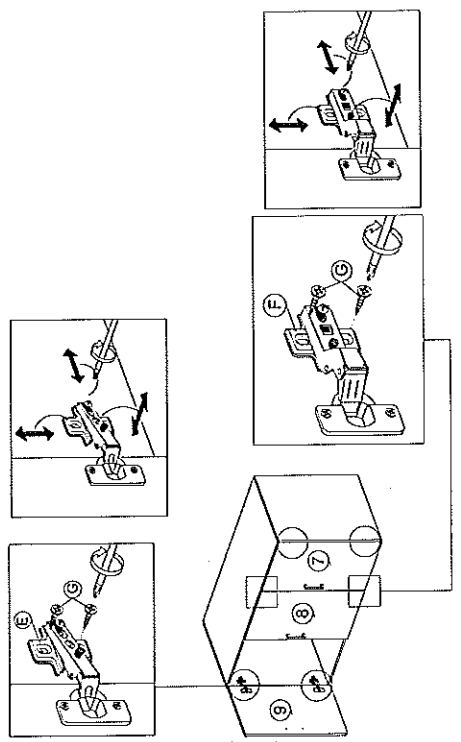

ASSEMBLY INSTRUCTION

MODEL : HM 351.01 DESC : 3 DOOR TOP CLOSET WITH WARDROBE

	SOFT DRY CLOTH	CHEMICAL		HEAT	KEEP DRY		HANDLE WITH CARE	DO NOT USE KNIFE

HARDWARE	
A	WOOD DOWEL 6 X 20 12
B	HANDLE 108 -80MM (PVC) 3
C	CD SCREW MAX25MM 12
D	CD SCREW MAX25MM 12
E	HINGES 5/8 4 SETS
F	HINGES 2/8 2 SETS
G	CD SCREW MAX32MM 24
H	NAIL 5/8 20

PART LIST

STEP 1

STEP 2

STEP 3

STEP 4

STEP 5

STEP 6

COMPLETED

STEP 1

COMPLETED