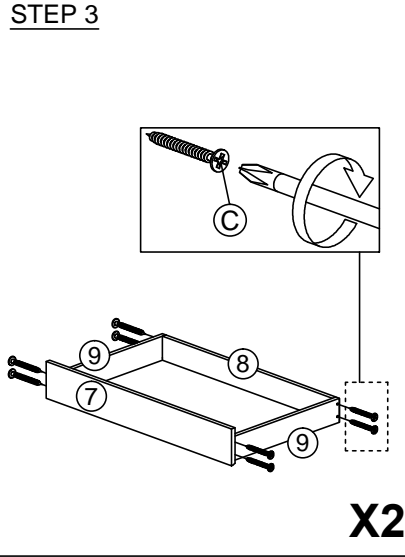

# ASSEMBLY INSTRUCTION

MODEL : HM 665.01

DESCRIPTION : QUEEN BED WITH 2 DRAWERS

HARDWARE	A	B	C	D	E	F	G	H	I
WOOD DOWEL 8 X 25	1X10	CB SCREW M3.5X16MM	CB SCREW M4X38MM	NAIL 5/8	CSK CAP WOOD M6X50MM	CSK CAP WOOD M6X70MM	QUICKFIT CAP	L KEY	DRAWER SLIDE 18" 2 SETS