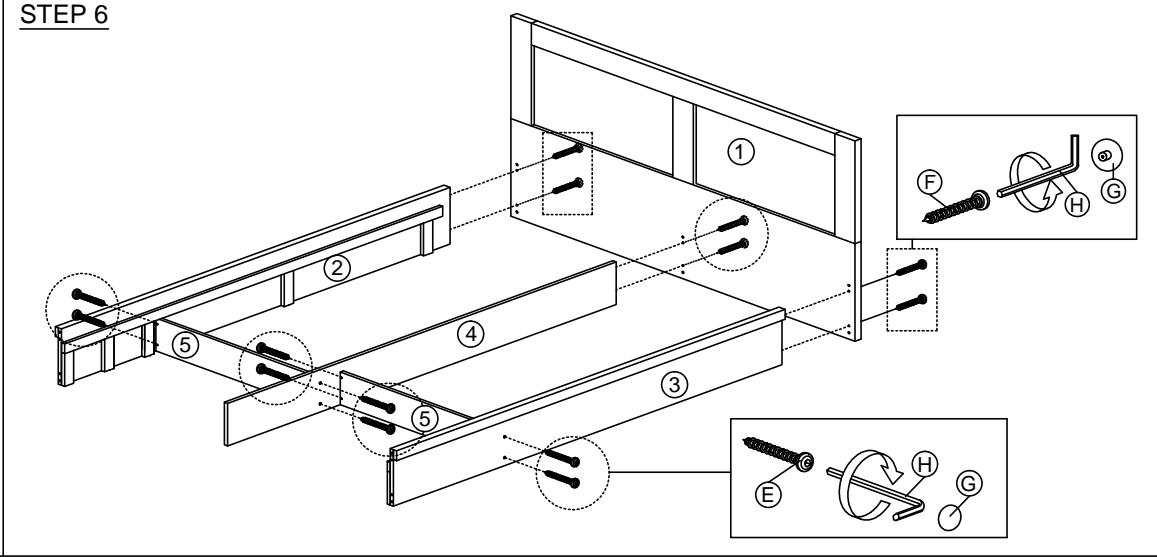

# ASSEMBLY INSTRUCTION

MODEL : HM 665.01

DESCRIPTION : QUEEN BED WITH 2 DRAWERS

HARDWARE	A	B	C	D	E	F	G	H	I
WOOD DOWEL 8 X 25	1X10	CB SCREW M3.5X16MM	CB SCREW M4X38MM	NAIL 5/8	CSK CAP WOOD M6X50MM	CSK CAP WOOD M6X70MM	QUICKFIT CAP	L KEY	DRAWER SLIDE 18" 2 SETS

# ASSEMBLY INSTRUCTION

MODEL : HM 665.01

DESCRIPTION : QUEEN BED WITH 2 DRAWERS