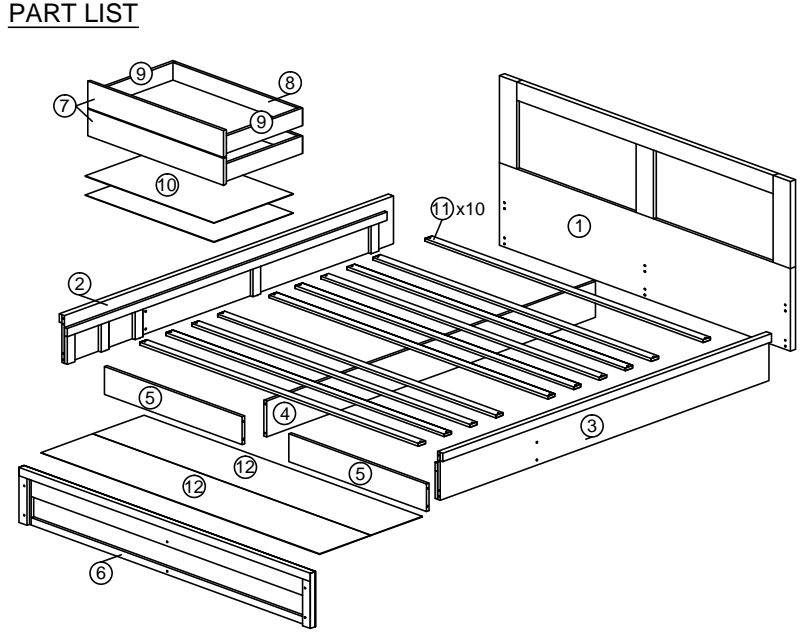

# ASSEMBLY INSTRUCTION

MODEL : HM 665.01

DESCRIPTION : QUEEN BED WITH 2 DRAWERS

HARDWARE	A	B	C	D	E	F	G	H	I
WOOD DOWEL 8 X 25	1X10	CB SCREW M3.5X16MM	CB SCREW M4X38MM	NAIL 5/8	CSK CAP WOOD M6X50MM	CSK CAP WOOD M6X70MM	QUICKFIT CAP	L KEY	DRAWER SLIDE 18" 2 SETS

# ASSEMBLY INSTRUCTION

MODEL : HM 665.01

DESCRIPTION : QUEEN BED WITH 2 DRAWERS