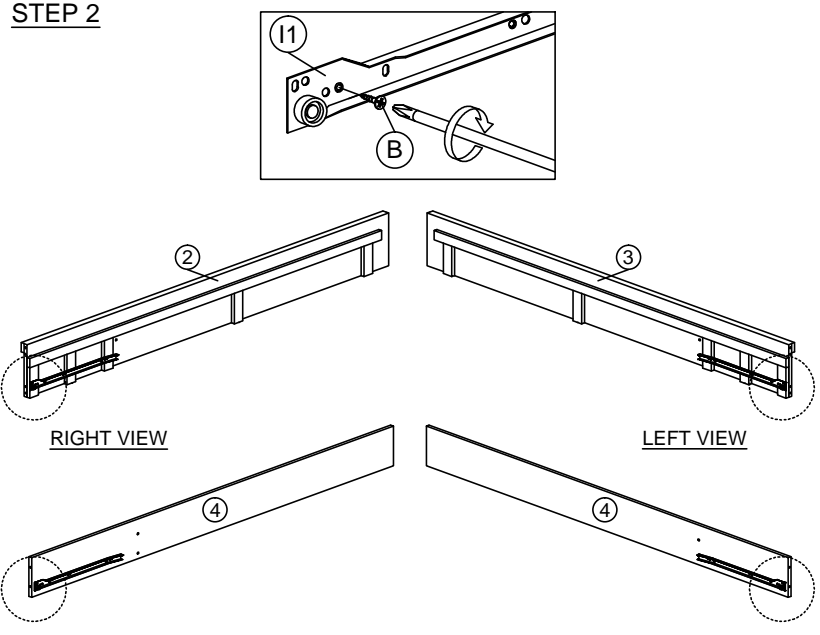

# ASSEMBLY INSTRUCTION

MODEL : HM 665.01

DESCRIPTION : QUEEN BED WITH 2 DRAWERS

HARDWARE	A	B	C	D	E	F	G	H	I
WOOD DOWEL 8 X 25	1X10	CB SCREW M3.5X16MM	CB SCREW M4X38MM	NAIL 5/8	CSK CAP WOOD M6X50MM	CSK CAP WOOD M6X70MM	QUICKFIT CAP	L KEY	DRAWER SLIDE 18" 2 SETS

# ASSEMBLY INSTRUCTION

MODEL : HM 665.01

DESCRIPTION : QUEEN BED WITH 2 DRAWERS