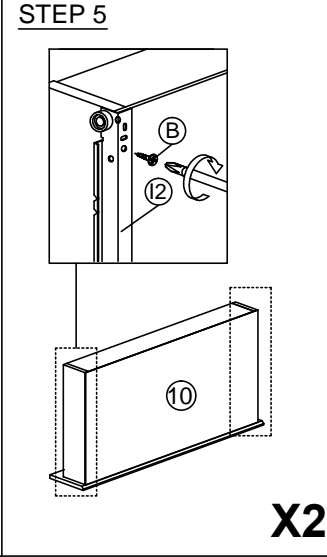

# ASSEMBLY INSTRUCTION

MODEL : HM 665.01

DESCRIPTION : QUEEN BED WITH 2 DRAWERS

HARDWARE	A	B	C	D	E	F	G	H	I
WOOD DOWEL 8 X 25	1X10	CB SCREW M3.5X16MM	CB SCREW M4X38MM	NAIL 5/8	CSK CAP WOOD M6X50MM	CSK CAP WOOD M6X70MM	QUICKFIT CAP	L KEY	DRAWER SLIDE 18" 2 SETS