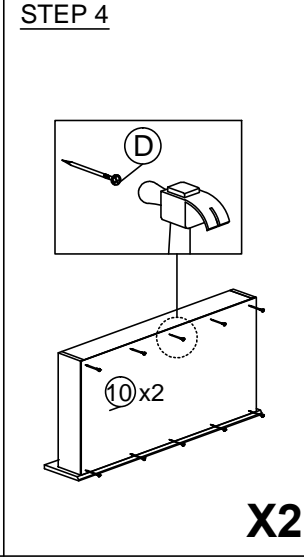

# ASSEMBLY INSTRUCTION

MODEL : HM 665.01

DESCRIPTION : QUEEN BED WITH 2 DRAWERS

HARDWARE	A	B	C	D	E	F	G	H	I
WOOD DOWEL 8 X 25	1X10	CB SCREW M3.5X16MM	CB SCREW M4X38MM	NAIL 5/8	CSK CAP WOOD M6X50MM	CSK CAP WOOD M6X70MM	QUICKFIT CAP	L KEY	DRAWER SLIDE 18" 2 SETS