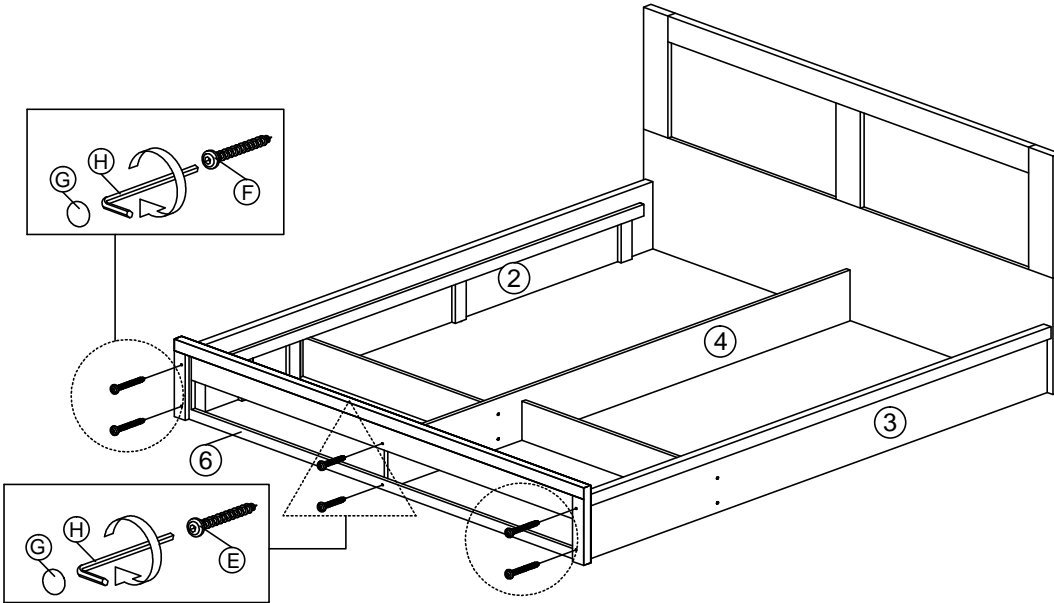

ASSEMBLY INSTRUCTION

MODEL : HM 665.01

DESCRIPTION : QUEEN BED WITH 2 DRAWERS

STEP 7