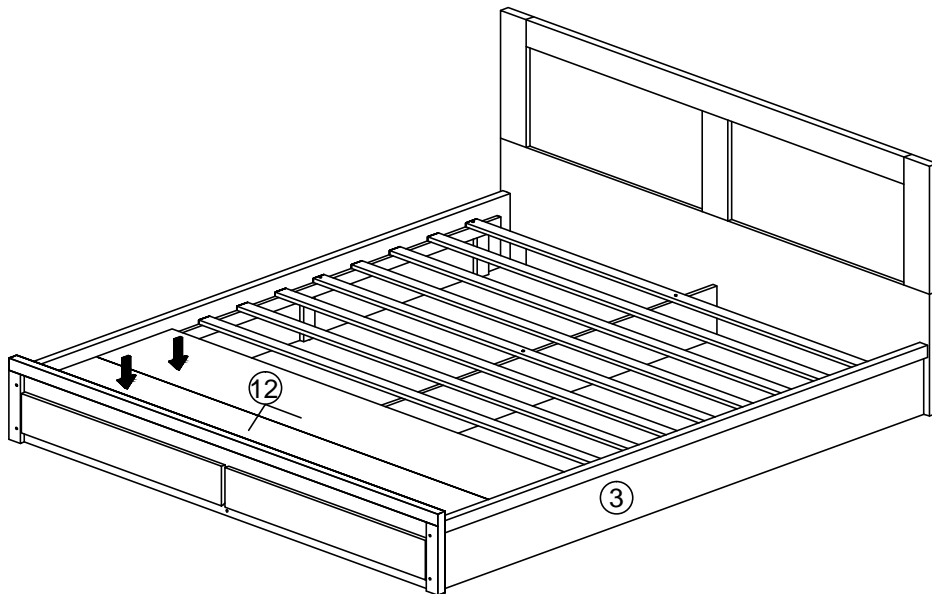

ASSEMBLY INSTRUCTION

MODEL : HM 665.01

DESCRIPTION : QUEEN BED WITH 2 DRAWERS

STEP 7

STEP 8

STEP 9

COMPLETED