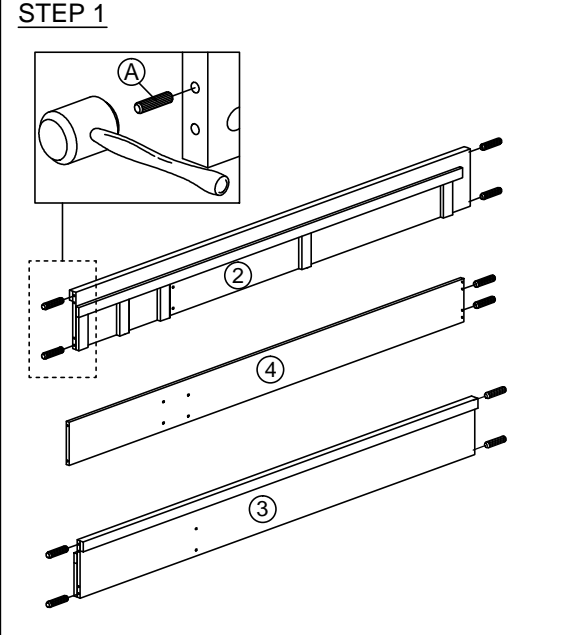

# ASSEMBLY INSTRUCTION

MODEL : HM 665.01

DESCRIPTION : QUEEN BED WITH 2 DRAWERS

HARDWARE	A	B	C	D	E	F	G	H	I
WOOD DOWEL 8 X 25	1X10	CB SCREW M3.5X16MM	CB SCREW M4X38MM	NAIL 5/8	CSK CAP WOOD M6X50MM	CSK CAP WOOD M6X70MM	QUICKFIT CAP	L KEY	DRAWER SLIDE 18" 2 SETS

# ASSEMBLY INSTRUCTION

MODEL : HM 665.01

DESCRIPTION : QUEEN BED WITH 2 DRAWERS