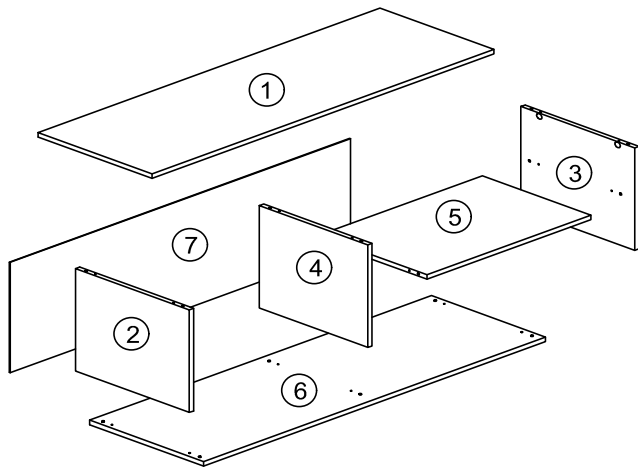

SOFT, DRY CLOTH

CHEMICAL

HEAT

KEEP DRY

HANDLE WITH CARE

DO NOT USE KNIFE

ASSEMBLY INSTRUCTION

MODEL : HM 2339.01

DESCRIPTION : TV CABINET

HARDWARE	A	B	C	D	E	F	F1	F2	F3	G
	WOOD DOWEL M8 X 25MM	CB SCREW M3.5X16MM	CSK CAP WOOD M6X50MM	NAIL 5/8	L KEY	MINIFIX (HOUSING)	MINIFIX (EURO 24)	MINIFIX CAP	5038 PVC SQUARE LEG	
	16	16	6	18	1	10	10	10	4	

PART LIST