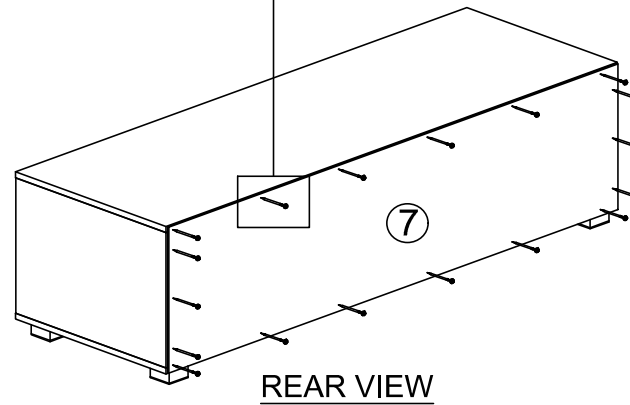

SOFT, DRY CLOTH

CHEMICAL

HEAT

KEEP DRY

HANDLE WITH CARE

DO NOT USE KNIFE

ASSEMBLY INSTRUCTION

MODEL : HM 2339.01

DESCRIPTION : TV CABINET

STEP 6

STEP 7

REAR VIEW

COMPLETED