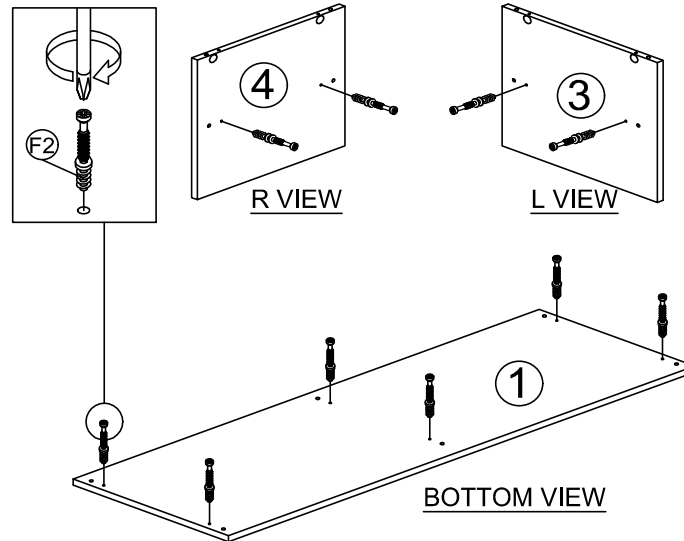

SOFT, DRY CLOTH

CHEMICAL

HEAT

KEEP DRY

HANDLE WITH CARE

DO NOT USE KNIFE

ASSEMBLY INSTRUCTION

MODEL : HM 2339.01

DESCRIPTION : TV CABINET

HARDWARE	A	B	C	D	E	F	F1	F2	F3	G
	WOOD DOWEL M8 X 25MM	CB SCREW M3.5X16MM	CSK CAP WOOD M6X50MM	NAIL 5/8	L KEY	MINIFIX (HOUSING)	MINIFIX (EURO 24)	MINIFIX CAP	5038 PVC SQUARE LEG	
	16	16	6	18	1	10	10	10	4	

PART LIST

STEP 1

STEP 2

STEP 3

STEP 4

STEP 5