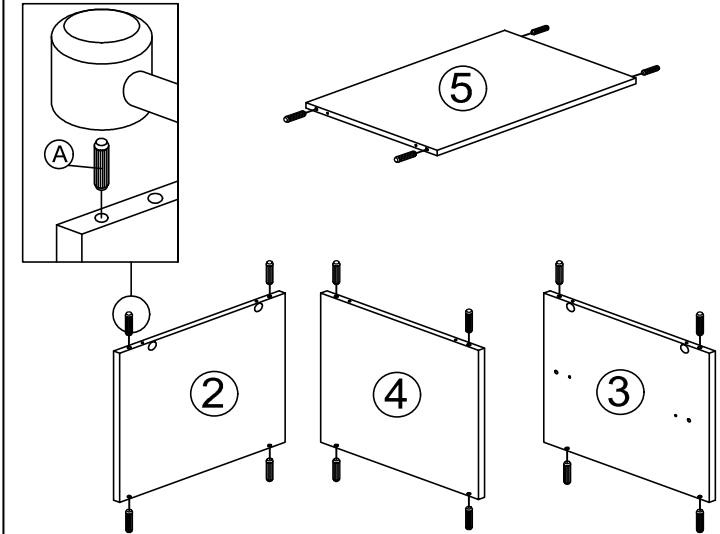

SOFT, DRY CLOTH

CHEMICAL

HEAT

KEEP DRY

HANDLE WITH CARE

DO NOT USE KNIFE

ASSEMBLY INSTRUCTION

MODEL : HM 2339.01

DESCRIPTION : TV CABINET

HARDWARE	A	B	C	D	E	F	F1	F2	F3	G
	WOOD DOWEL M8 X 25MM	CB SCREW M3.5X16MM	CSK CAP WOOD M6X50MM	NAIL 5/8	L KEY	MINIFIX (HOUSING)	MINIFIX (EURO 24)	MINIFIX CAP	5038 PVC SQUARE LEG	
	16	16	6	18	1	10	10	10	4	

PART LIST

STEP 1

STEP 2

STEP 3

STEP 4

STEP 5