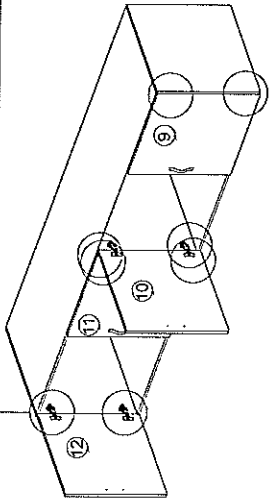

ASSEMBLY INSTRUCTION

MODEL : HM 354.01 DESC : 4 DOOR TOP CLOSET WITH WARDROBE

	SOFT, DRY CLOTH	CHEMICAL	HEAT	KEEP DRY	HANDLE WITH CARE	DO NOT USE KNIFE

HARDWARE		PART LIST	
A	A1	MINIFIX 5054+5040	20 SETS
B	C	MINIFIX CAP	20
		WOOD DOWEL 6 X 25	20
D		HINGES 58	8 SETS
E		NAIL 58	30
F		ALLEN KEY	1
G		16MM CD SCREW 14X20MM	32
H		HANDLE 1100 48 S3 (METAL)	4
I		20MM HANDLE SCREW 14X20MM	8
J		25MM CD SCREW 14X20MM	8

STEP 1

STEP 2

BOTTOM VIEW

STEP 3

STEP 4

STEP 5

STEP 6

STEP 7

ASSEMBLY INSTRUCTION

MODEL : HM 354.01 DESC : 4 DOOR TOP CLOSET WITH WARDROBE

COMPLETED

	SOFT, DRY CLOTH	CHEMICAL	HEAT	KEEP DRY	HANDLE WITH CARE	DO NOT USE KNIFE

COMPLETED

STEP 8

STEP 1