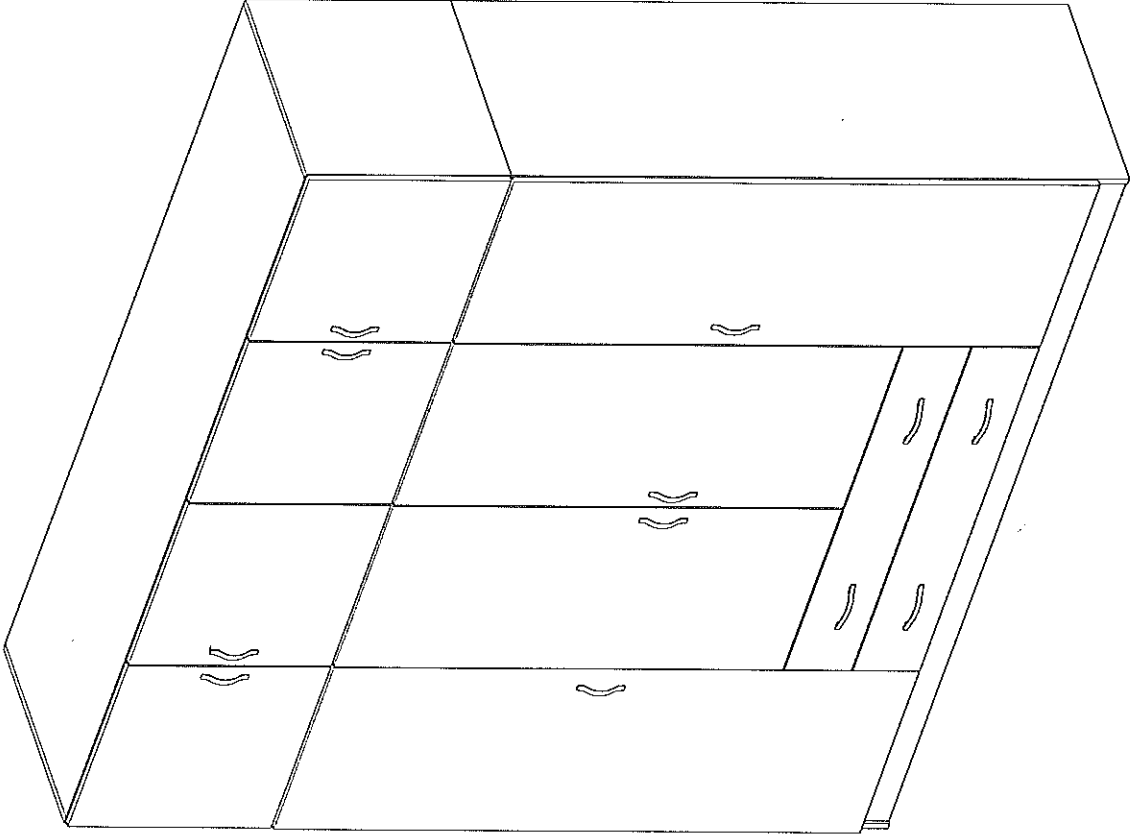

ASSEMBLY INSTRUCTION

MODEL : HM 354.01   DESC : 4 DOOR TOP CLOSET WITH WARDROBE

COMPLETED