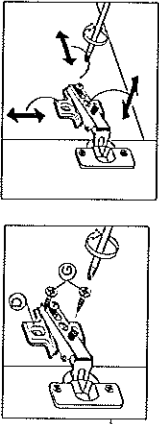

ASSEMBLY INSTRUCTION

MODEL : HM 354.01 DESC : 4 DOOR TOP CLOSET WITH WARDROBE

	SOFT, DRY CLOTH	CHEMICAL	HEAT	KEEP DRY	HANDLE WITH CARE	DO NOT USE KNIFE

HARDWARE		PART LIST	
A	A1	MINIFIX 5054+5040	20 SETS
B	C	MINIFIX CAP	20
		WOOD DOWEL 6 X 25	20
D		HINGES 58	8 SETS
E		NAIL 58	30
F		ALLEN KEY	1
G		16MM CD SCREW 14X20MM	32
H		HANDLE 1100 48 S3 (METAL)	4
I		20MM HANDLE SCREW 14X20MM	8
J		25MM CD SCREW 14X20MM	8

STEP 1

STEP 2

BOTTOM VIEW

STEP 3

STEP 4

STEP 5

STEP 6

STEP 7

ASSEMBLY INSTRUCTION

MODEL : HM 354.01 DESC : 4 DOOR TOP CLOSET WITH WARDROBE

COMPLETED

	SOFT, DRY CLOTH	CHEMICAL	HEAT	KEEP DRY	HANDLE WITH CARE	DO NOT USE KNIFE

COMPLETED

STEP 8

STEP 1