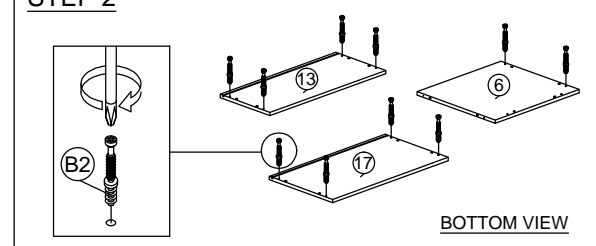

SOFT, DRY CLOTH

CHEMICAL

HEAT

KEEP DRY

HANDLE WITH CARE

DO NOT USE KNIFE

ASSEMBLY INSTRUCTION

MODEL : HM 2265

DESC: MULTIPURPOSE CABINET

HARDWARE

A WOOD DOWEL 8 X 25 60	B B1 B2 MINIFIX 5654+5546 10 SETS	C MINIFIX CAP 10	D CB SCREW M3.5X16MM 44	E CB SCREW M4X25MM 8	F CB SCREW M4X45MM 50	G SHELF SUPPORT 8	H SCREW CAP 38	I PVC HANDLE 7050-(96MM) 4	J NAIL 5/8 28	K HINGES 5/8 9	L L KEY 1	M PVC TAPER LEG-(140MM) 1	N SINGLE J HOOK 2	O CB SCREW M4X28MM 8

PART LIST

STEP 1

STEP 2

STEP 3

STEP 4

STEP 5

STEP 6

STEP 7

STEP 8

STEP 9