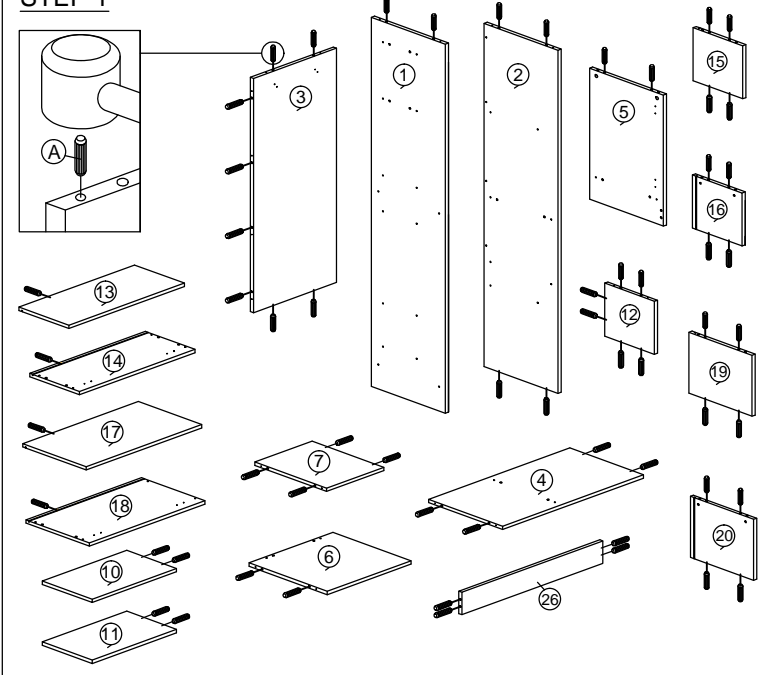

SOFT, DRY CLOTH

CHEMICAL

HEAT

KEEP DRY

HANDLE WITH CARE

DO NOT USE KNIFE

ASSEMBLY INSTRUCTION

MODEL : HM 2265

DESC: MULTIPURPOSE CABINET

HARDWARE

A WOOD DOWEL 8 X 25 60	B B1 B2 MINIFIX 5654+5546 10 SETS	C MINIFIX CAP 10	D CB SCREW M3.5X16MM 44	E CB SCREW M4X25MM 8	F CB SCREW M4X45MM 50	G SHELF SUPPORT 8	H SCREW CAP 38	I PVC HANDLE 7050-(96MM) 4	J NAIL 5/8 28	K HINGES 5/8 9	L L KEY 1	M PVC TAPER LEG-(140MM) 1	N SINGLE J HOOK 2	O CB SCREW M4X28MM 8

PART LIST

STEP 1

STEP 2

STEP 3

STEP 4

STEP 5

STEP 6

STEP 7

STEP 8

STEP 9