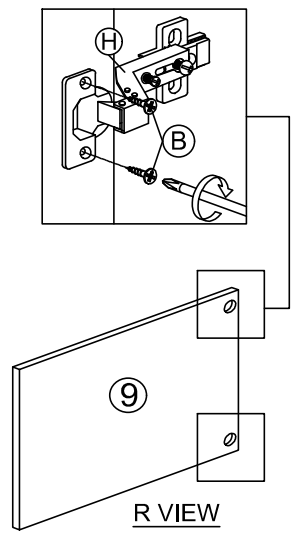

DESCRIPTION : TV CABINET

HARDWARE	A	B	C	D	E	F	G	H	I		
	WOOD DOWEL M8 X 25MM	CB SCREW M3.5X16MM	CSK CAP WOOD M6X50MM	NAIL 5/8	L KEY	MINIFIX (HOUSING)	MINIFIX (EURO 24)	MINIFIX CAP	5038 PVC SQUARE LEG	HINGES 7/8	SHELF SUPPORT
	20	28	8	26	1	12	12	12	5	2	4

PART LIST

STEP 1

STEP 2

STEP 3

STEP 4

STEP 5

STEP 6

SOFT, DRY CLOTH

CHEMICAL

HEAT

KEEP DRY

HANDLE WITH CARE

DO NOT USE KNIFE

ASSEMBLY INSTRUCTION

MODEL : HM 2343.01

DESCRIPTION : TV CABINET