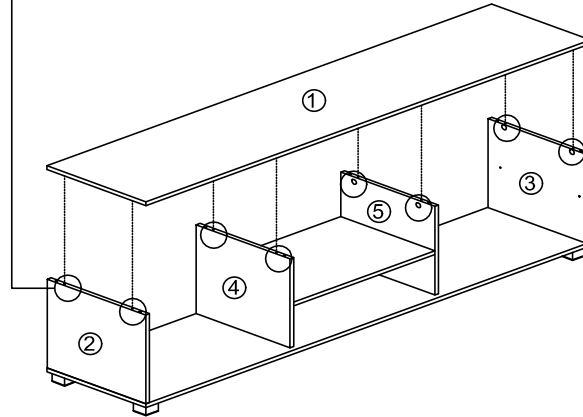

PART LIST

STEP 1

STEP 2

STEP 3

STEP 4

STEP 5

STEP 6

SOFT, DRY CLOTH

CHEMICAL

HEAT

KEEP DRY

HANDLE WITH CARE

DO NOT USE KNIFE

ASSEMBLY INSTRUCTION

MODEL : HM 2343.01

DESCRIPTION : TV CABINET

STEP 7

STEP 8

STEP 9

STEP 10

STEP 11

COMPLETED