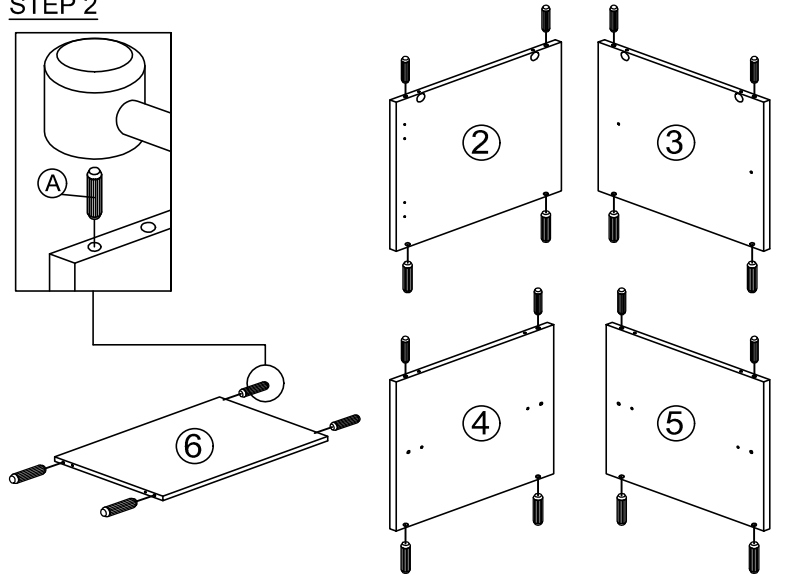

DESCRIPTION : TV CABINET

HARDWARE	A	B	C	D	E	F	G	H	I		
	WOOD DOWEL M8 X 25MM	CB SCREW M3.5X16MM	CSK CAP WOOD M6X50MM	NAIL 5/8	L KEY	MINIFIX (HOUSING)	MINIFIX (EURO 24)	MINIFIX CAP	5038 PVC SQUARE LEG	HINGES 7/8	SHELF SUPPORT
	20	28	8	26	1	12	12	12	5	2	4

PART LIST

STEP 1

STEP 2

STEP 3

STEP 4

STEP 5

STEP 6

SOFT, DRY CLOTH