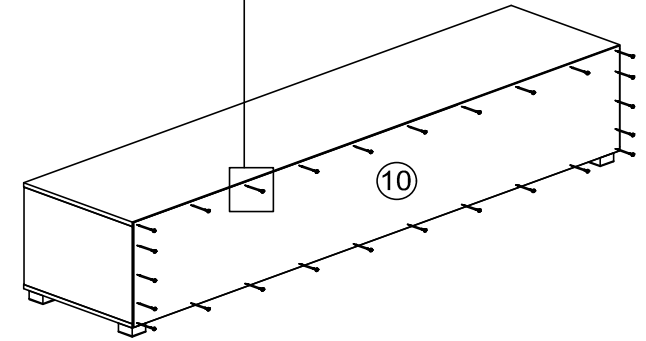

SOFT, DRY CLOTH

CHEMICAL

HEAT

KEEP DRY

HANDLE WITH CARE

DO NOT USE KNIFE

ASSEMBLY INSTRUCTION

MODEL : HM 2343.01

DESCRIPTION : TV CABINET

STEP 7

STEP 8

STEP 9

STEP 10

STEP 11

COMPLETED