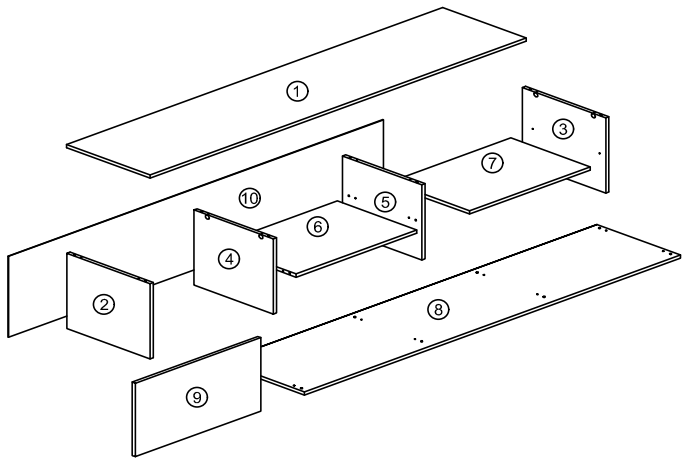

SOFT, DRY CLOTH

CHEMICAL

HEAT

KEEP DRY

HANDLE WITH CARE

DO NOT USE KNIFE

ASSEMBLY INSTRUCTION

MODEL : HM 2343.01

DESCRIPTION : TV CABINET

HARDWARE	A	B	C	D	E	F	G	H	I		
	WOOD DOWEL M8 X 25MM	CB SCREW M3.5X16MM	CSK CAP WOOD M6X50MM	NAIL 5/8	L KEY	MINIFIX (HOUSING)	MINIFIX (EURO 24)	MINIFIX CAP	5038 PVC SQUARE LEG	HINGES 7/8	SHELF SUPPORT
	20	28	8	26	1	12	12	12	5	2	4

PART LIST

STEP 1

STEP 2

STEP 3

STEP 4

STEP 5

STEP 6

SOFT, DRY CLOTH