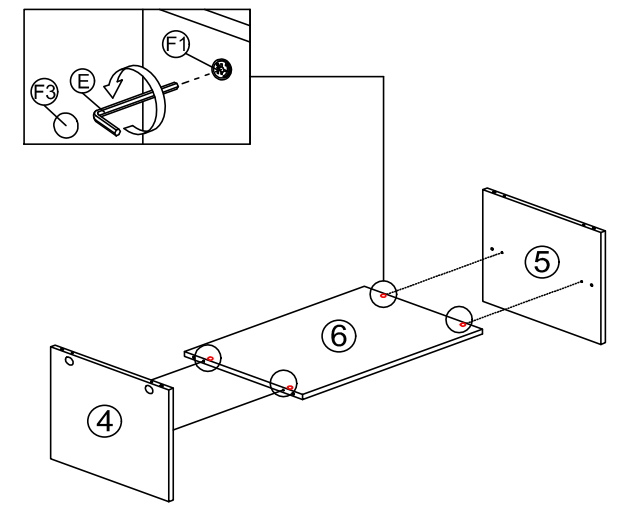

DESCRIPTION : TV CABINET

HARDWARE	A	B	C	D	E	F	G	H	I		
	WOOD DOWEL M8 X 25MM	CB SCREW M3.5X16MM	CSK CAP WOOD M6X50MM	NAIL 5/8	L KEY	MINIFIX (HOUSING)	MINIFIX (EURO 24)	MINIFIX CAP	5038 PVC SQUARE LEG	HINGES 7/8	SHELF SUPPORT
	20	28	8	26	1	12	12	12	5	2	4

PART LIST

STEP 1

STEP 2

STEP 3

STEP 4

STEP 5

STEP 6

SOFT, DRY CLOTH

CHEMICAL

HEAT

KEEP DRY

HANDLE WITH CARE

DO NOT USE KNIFE

ASSEMBLY INSTRUCTION

MODEL : HM 2343.01

DESCRIPTION : TV CABINET