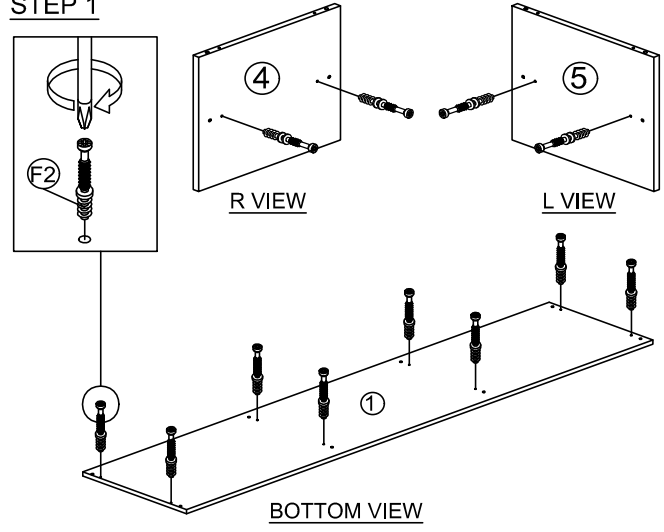

DESCRIPTION : TV CABINET

HARDWARE	A	B	C	D	E	F	G	H	I		
	WOOD DOWEL M8 X 25MM	CB SCREW M3.5X16MM	CSK CAP WOOD M6X50MM	NAIL 5/8	L KEY	MINIFIX (HOUSING)	MINIFIX (EURO 24)	MINIFIX CAP	5038 PVC SQUARE LEG	HINGES 7/8	SHELF SUPPORT
	20	28	8	26	1	12	12	12	5	2	4

PART LIST

STEP 1

STEP 2

STEP 3

STEP 4

STEP 5

STEP 6

SOFT, DRY CLOTH