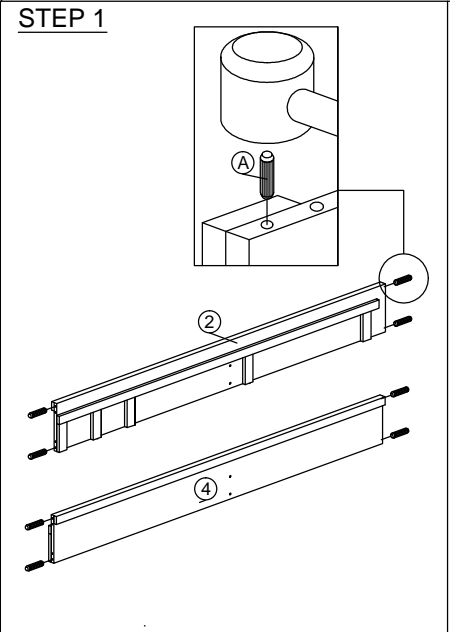

# ASSEMBLY INSTRUCTION

MODEL : HM 346

DESC: SINGLE BED WITH 1 DRAWER

HARDWARE	A	B	C	D	E	F	G	H	I
	WOOD DOWEL 8 X 25	CSK CAP WOOD M6X70MM	CSK CAP WOOD M6X50MM	CB SCREW M3.5X16MM	CB SCREW M4X38MM	CSK CAP	MINIFIX 5654+5546	L KEY	DRAWER SLIDE 18"
	8	8	4	12	28	12	4 SETS	1	2