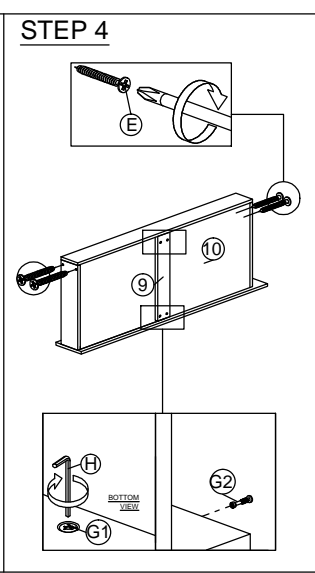

# ASSEMBLY INSTRUCTION

MODEL : HM 346

DESC: SINGLE BED WITH 1 DRAWER

HARDWARE	A	B	C	D	E	F	G	H	I
	WOOD DOWEL 8 X 25	CSK CAP WOOD M6X70MM	CSK CAP WOOD M6X50MM	CB SCREW M3.5X16MM	CB SCREW M4X38MM	CSK CAP	MINIFIX 5654+5546	L KEY	DRAWER SLIDE 18"
	8	8	4	12	28	12	4 SETS	1	2