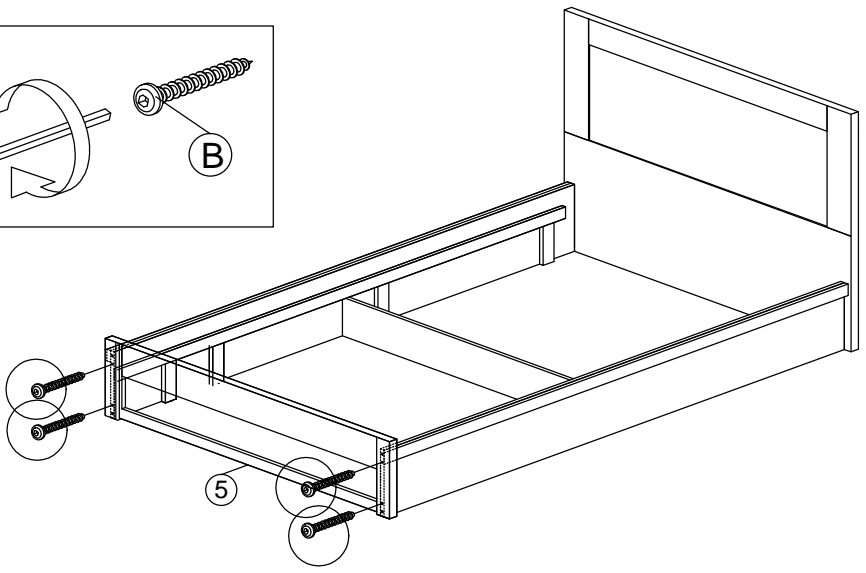

ASSEMBLY INSTRUCTION

MODEL : HM 346

DESC: SINGLE BED WITH 1 DRAWER

STEP 7