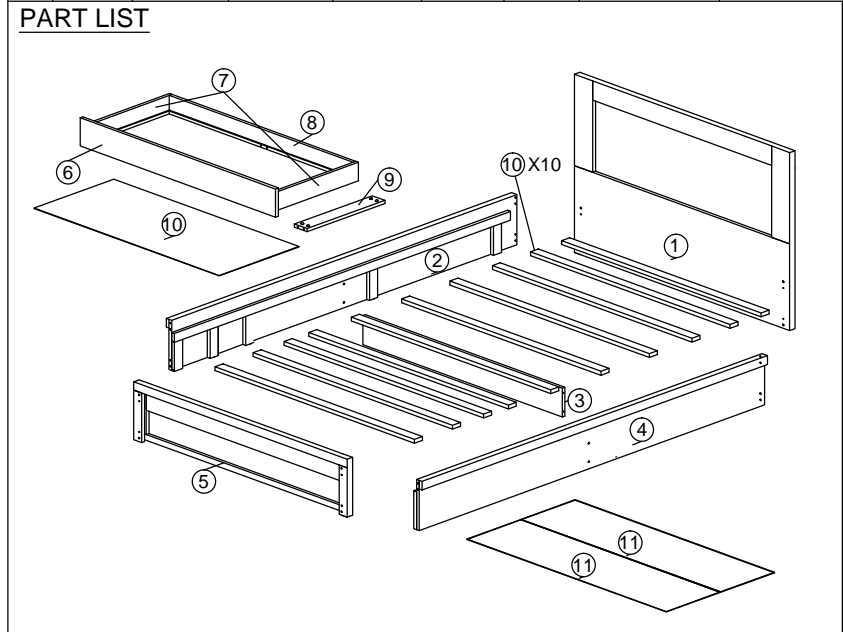

# ASSEMBLY INSTRUCTION

MODEL : HM 346

DESC: SINGLE BED WITH 1 DRAWER

HARDWARE	A	B	C	D	E	F	G	H	I
	WOOD DOWEL 8 X 25	CSK CAP WOOD M6X70MM	CSK CAP WOOD M6X50MM	CB SCREW M3.5X16MM	CB SCREW M4X38MM	CSK CAP	MINIFIX 5654+5546	L KEY	DRAWER SLIDE 18"
	8	8	4	12	28	12	4 SETS	1	2