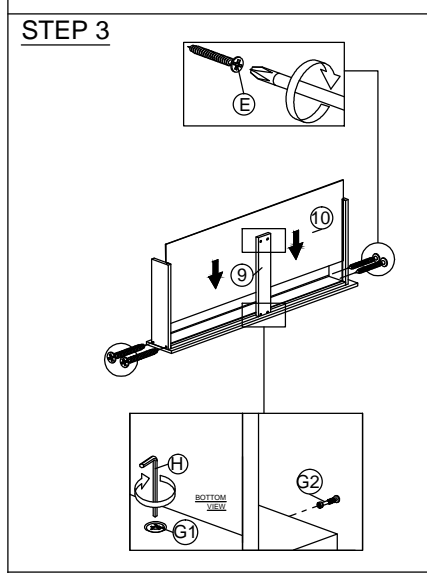

# ASSEMBLY INSTRUCTION

MODEL : HM 346

DESC: SINGLE BED WITH 1 DRAWER

HARDWARE	A	B	C	D	E	F	G	H	I
	WOOD DOWEL 8 X 25	CSK CAP WOOD M6X70MM	CSK CAP WOOD M6X50MM	CB SCREW M3.5X16MM	CB SCREW M4X38MM	CSK CAP	MINIFIX 5654+5546	L KEY	DRAWER SLIDE 18"
	8	8	4	12	28	12	4 SETS	1	2