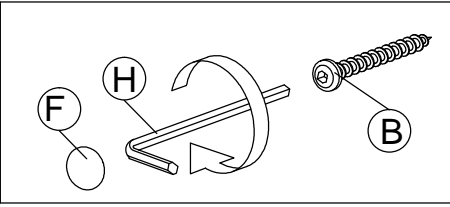

ASSEMBLY INSTRUCTION

MODEL : HM 346

DESC: SINGLE BED WITH 1 DRAWER

STEP 7