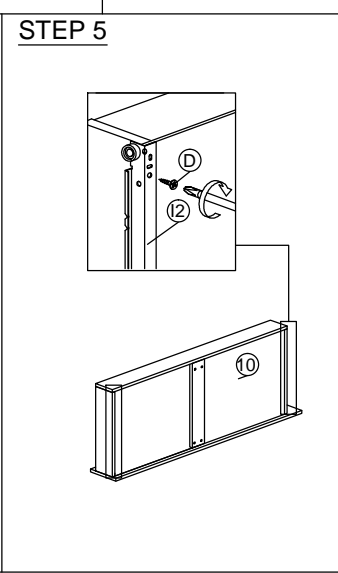

# ASSEMBLY INSTRUCTION

MODEL : HM 346

DESC: SINGLE BED WITH 1 DRAWER

HARDWARE	A	B	C	D	E	F	G	H	I
	WOOD DOWEL 8 X 25	CSK CAP WOOD M6X70MM	CSK CAP WOOD M6X50MM	CB SCREW M3.5X16MM	CB SCREW M4X38MM	CSK CAP	MINIFIX 5654+5546	L KEY	DRAWER SLIDE 18"
	8	8	4	12	28	12	4 SETS	1	2