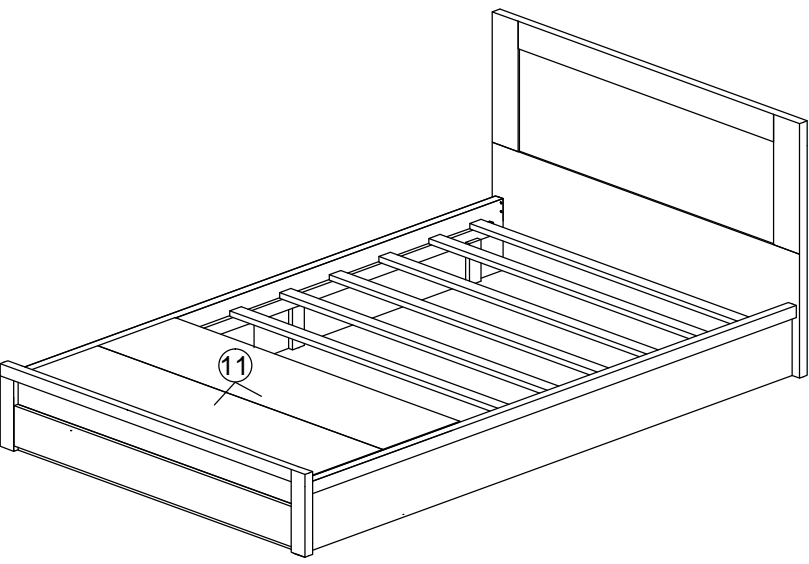

ASSEMBLY INSTRUCTION

MODEL : HM 346

DESC: SINGLE BED WITH 1 DRAWER

STEP 7

STEP 8

STEP 9

COMPLETED