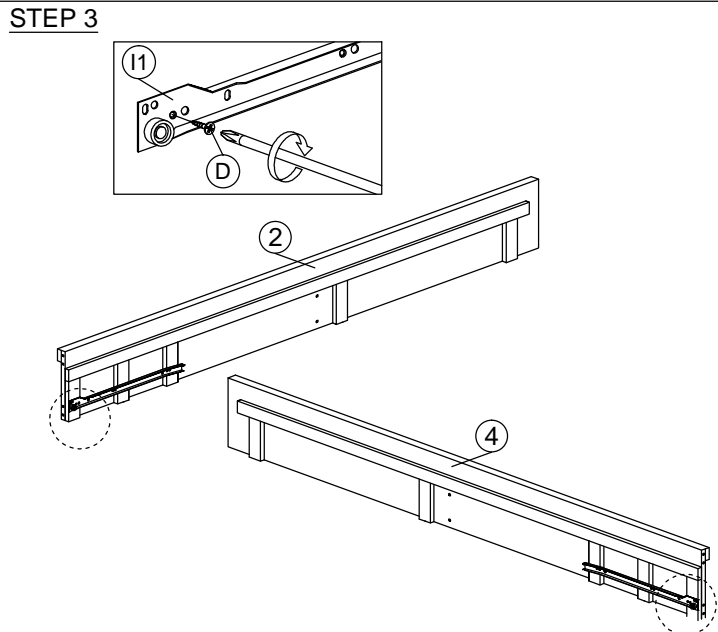

# ASSEMBLY INSTRUCTION

MODEL : HM 346

DESC: SINGLE BED WITH 1 DRAWER

HARDWARE	A	B	C	D	E	F	G	H	I
	WOOD DOWEL 8 X 25	CSK CAP WOOD M6X70MM	CSK CAP WOOD M6X50MM	CB SCREW M3.5X16MM	CB SCREW M4X38MM	CSK CAP	MINIFIX 5654+5546	L KEY	DRAWER SLIDE 18"
	8	8	4	12	28	12	4 SETS	1	2