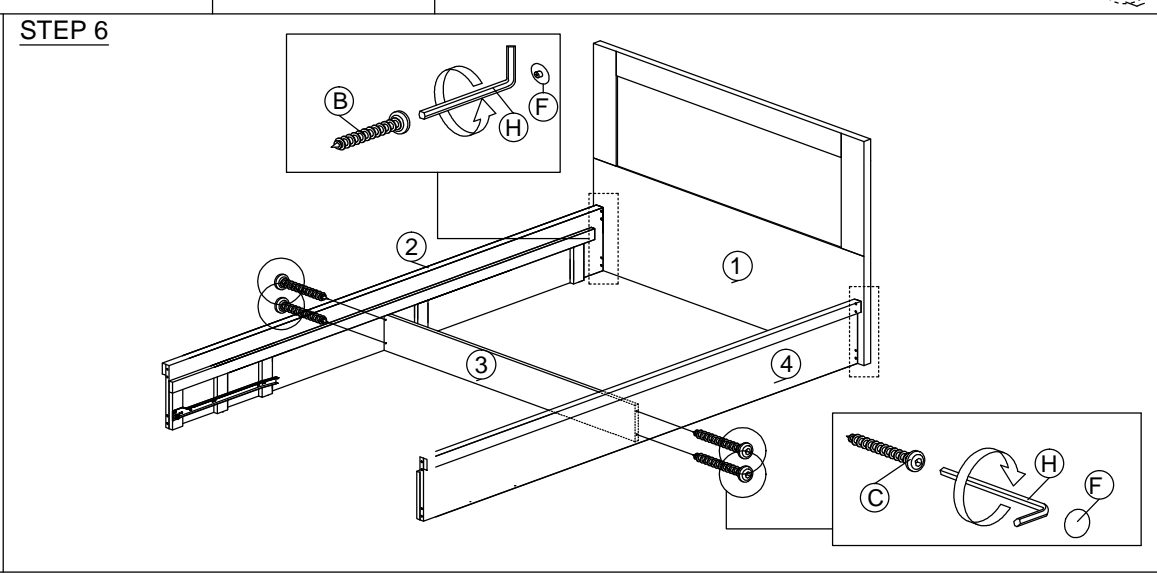

# ASSEMBLY INSTRUCTION

MODEL : HM 346

DESC: SINGLE BED WITH 1 DRAWER

HARDWARE	A	B	C	D	E	F	G	H	I
	WOOD DOWEL 8 X 25	CSK CAP WOOD M6X70MM	CSK CAP WOOD M6X50MM	CB SCREW M3.5X16MM	CB SCREW M4X38MM	CSK CAP	MINIFIX 5654+5546	L KEY	DRAWER SLIDE 18"
	8	8	4	12	28	12	4 SETS	1	2