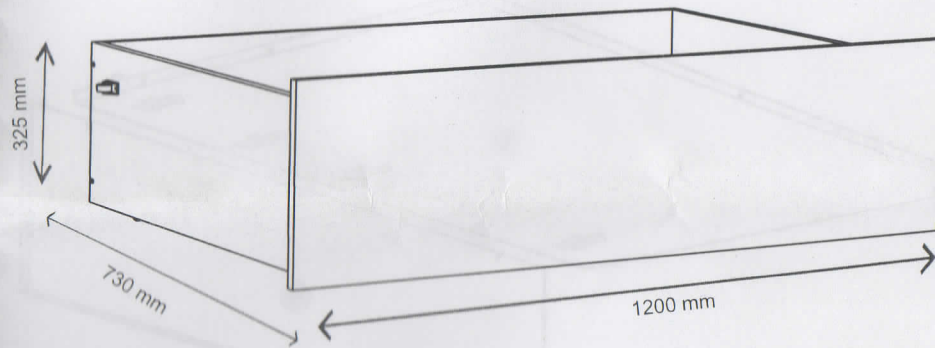

Instalation manual

RIKO: The box under the bed