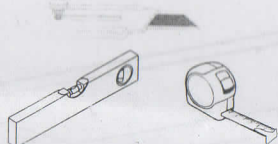

Instalation manual

RIKO: The box under the bed