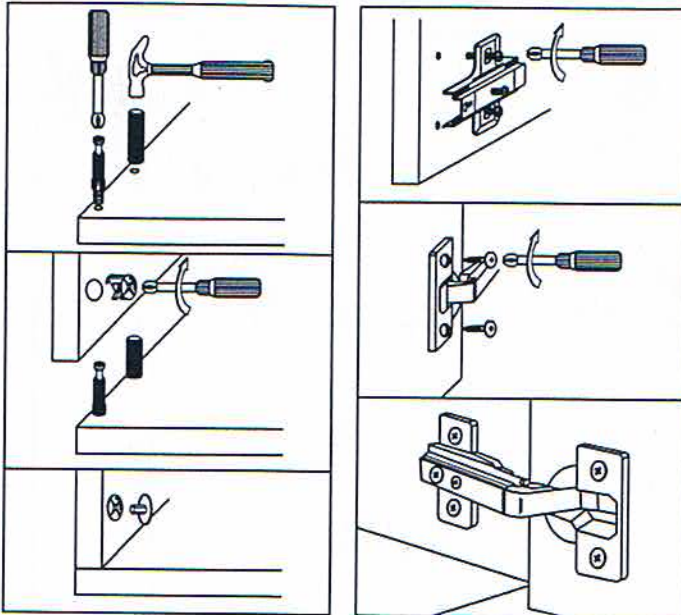

DAMIS - WIT1D1W1S

Element symbol	Measurements	Code	ПАКЕТО
1	1976 x 330	DA-WIT1D1W1S - 1	1 / 1
2	1976 x 330	DA-WIT1D1W1S - 2	1 / 1
3	500 x 330	DA-WIT1D1W1S - 3	1 / 1
4	500 x 330	DA-WIT1D1W1S - 4	1 / 1
5	468 x 316	DA-WIT1D1W1S - 5	1 / 1
6	316 x 177	DA-WIT1D1W1S - 6	1 / 1
7	468 x 310	DA-WIT1D1W1S - 7	1 / 1
8	466 x 305	DA-WIT1D1W1S - 8	1 / 1
9	588 x 428	DA-WIT1D1W1S - 9	1 / 1
10	1160 x 428	DA-WIT1D1W1S - 10	1 / 1
11	1943 x 65	DA-WIT1D1W1S - 11	1 / 1
12	502 x 65	DA-WIT1D1W1S - 12	1 / 1
13	428 x 182	DA-WIT1D1W1S - 13	1 / 1
14L	300 x 110	DA-WIT1D1W1S-14L	1 / 1
14P	300 x 110	DA-WIT1D1W1S-14P	1 / 1
15	347 x 110	DA-WIT1D1W1S - 15	1 / 1
16	359 x 296	DA-WIT1D1W1S - 16	1 / 1
17	1984 x 476	DA-WIT1D1W1S - 17	1 / 1