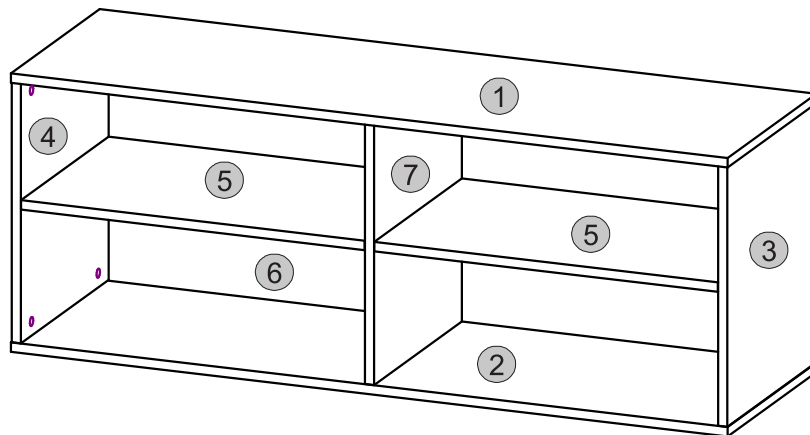

Instalation manual

CROCUS

Element symbol	Dimensions				Code	Package
1	927	1250	16	1	crocus.001	2/5
2	1250	280	16	1	crocus.013	2/5

1

3

2

4

Instalation manual

CROCUS

Element symbol	Dimensions				Code	Package
1	1250	402	16	1	crocus.011	3/5
2	1250	402	16	1	crocus.012	3/5
3	439	401	16	1	crocus.008	2/5
4	439	401	16	1	crocus.009	2/5
5	599	397	16	2	crocus.007	3/5
6	458	1235	3	1	crocus.017	2/5
7	439	398	3	1	crocus.010	2/5

1

3

2

4

5

! a=b

6

! kg max.