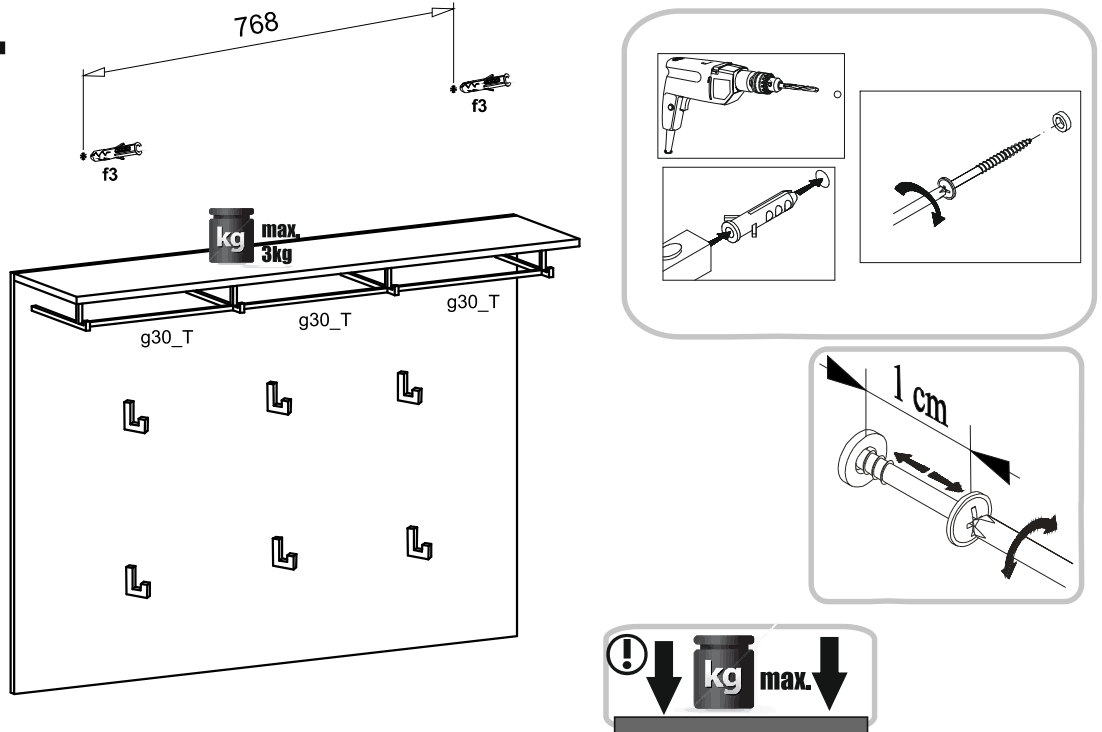

Instalation manual

CROCUS

Element symbol	Dimensions				Code	Package
1	927	1250	16	1	crocus.001	2/5
2	1250	280	16	1	crocus.013	2/5

1

3

2

4

Instalation manual

CROCUS

Element symbol	Dimensions				Code	Package
1	1250	402	16	1	crocus.011	3/5
2	1250	402	16	1	crocus.012	3/5
3	439	401	16	1	crocus.008	2/5
4	439	401	16	1	crocus.009	2/5
5	599	397	16	2	crocus.007	3/5
6	458	1235	3	1	crocus.017	2/5
7	439	398	3	1	crocus.010	2/5