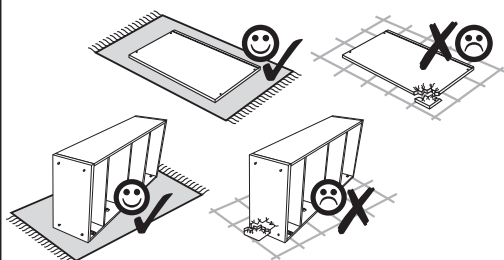

Instalation manual

CROCUS

Element symbol	Dimensions				Code	Package
1	927	1250	16	1	crocus.001	2/5
2	1250	280	16	1	crocus.013	2/5

1

3

2

4

Instalation manual