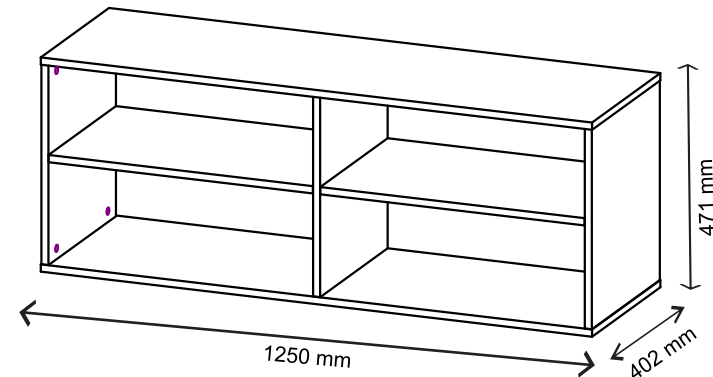

Instalation manual

CROCUS

Element symbol	Dimensions				Code	Package
1	927	1250	16	1	crocus.001	2/5
2	1250	280	16	1	crocus.013	2/5

1

3

2

4

Instalation manual

CROCUS

Element symbol	Dimensions				Code	Package
1	1250	402	16	1	crocus.011	3/5
2	1250	402	16	1	crocus.012	3/5
3	439	401	16	1	crocus.008	2/5
4	439	401	16	1	crocus.009	2/5
5	599	397	16	2	crocus.007	3/5
6	458	1235	3	1	crocus.017	2/5
7	439	398	3	1	crocus.010	2/5

1

3

2

4

5

! a=b

6

! kg max.