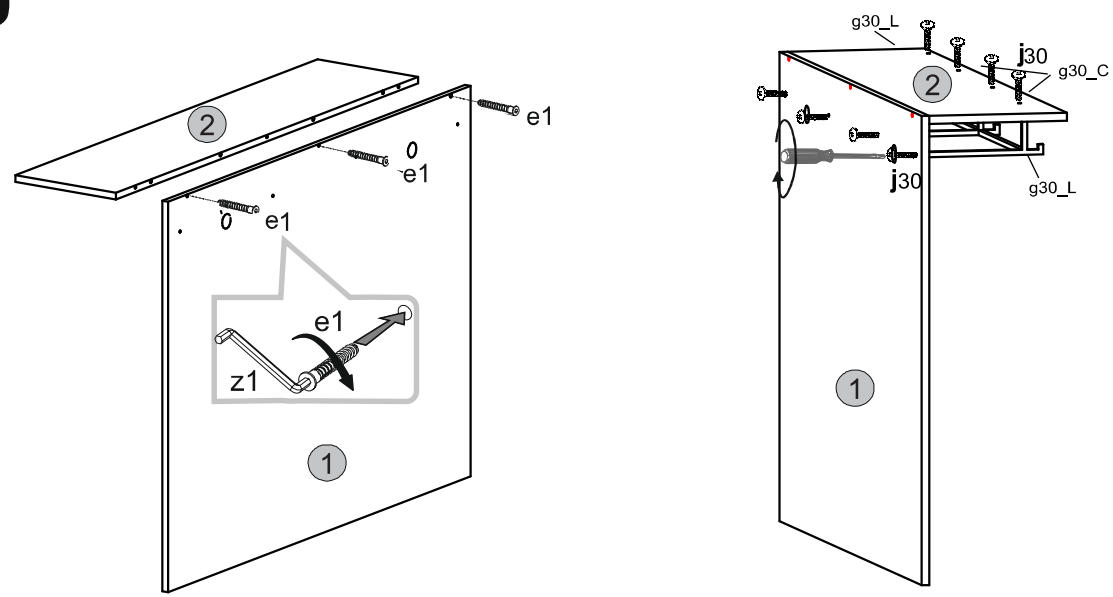

Instalation manual

CROCUS

Element symbol	Dimensions				Code	Package
1	927	1250	16	1	crocus.001	2/5
2	1250	280	16	1	crocus.013	2/5

1

3

2

4

Instalation manual

CROCUS

Element symbol	Dimensions				Code	Package
1	1250	402	16	1	crocus.011	3/5
2	1250	402	16	1	crocus.012	3/5
3	439	401	16	1	crocus.008	2/5
4	439	401	16	1	crocus.009	2/5
5	599	397	16	2	crocus.007	3/5
6	458	1235	3	1	crocus.017	2/5
7	439	398	3	1	crocus.010	2/5