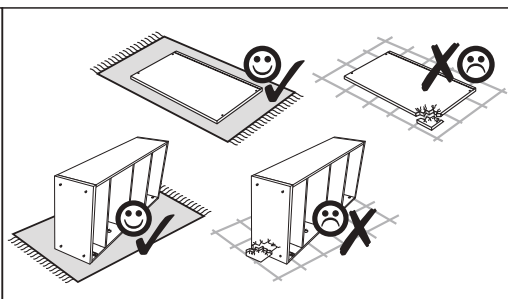

Element symbol	Dimensions				Code	Package
1	1250	402	16	1	crocus.011	3/5
2	1250	402	16	1	crocus.012	3/5
3	439	401	16	1	crocus.008	2/5
4	439	401	16	1	crocus.009	2/5
5	599	397	16	2	crocus.007	3/5
6	458	1235	3	1	crocus.017	2/5
7	439	398	3	1	crocus.010	2/5