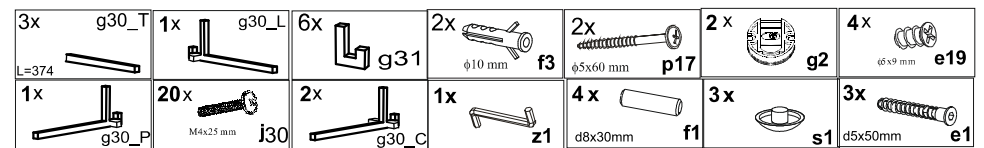

Instalation manual

CROCUS

Element symbol	Dimensions				Code	Package
1	927	1250	16	1	crocus.001	2/5
2	1250	280	16	1	crocus.013	2/5

1

3

2

4

Instalation manual

CROCUS

Element symbol	Dimensions				Code	Package
1	1250	402	16	1	crocus.011	3/5
2	1250	402	16	1	crocus.012	3/5
3	439	401	16	1	crocus.008	2/5
4	439	401	16	1	crocus.009	2/5
5	599	397	16	2	crocus.007	3/5
6	458	1235	3	1	crocus.017	2/5
7	439	398	3	1	crocus.010	2/5

1

3

2

4

5

! a=b

6

! kg max.