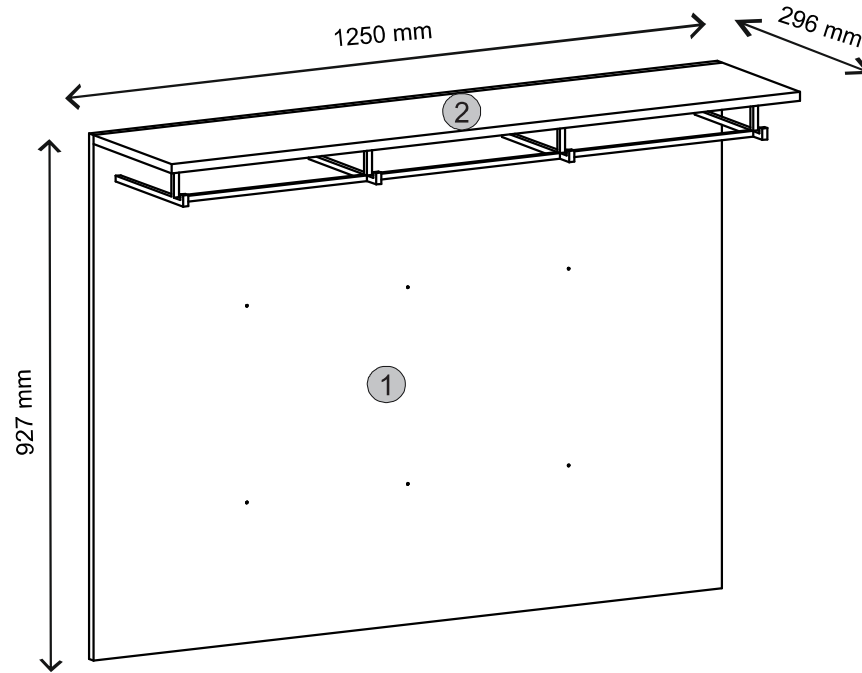

Instalation manual

CROCUS

Element symbol	Dimensions				Code	Package
1	927	1250	16	1	crocus.001	2/5
2	1250	280	16	1	crocus.013	2/5

1

3

2

4

Instalation manual

CROCUS

Element symbol	Dimensions				Code	Package
1	1250	402	16	1	crocus.011	3/5
2	1250	402	16	1	crocus.012	3/5
3	439	401	16	1	crocus.008	2/5
4	439	401	16	1	crocus.009	2/5
5	599	397	16	2	crocus.007	3/5
6	458	1235	3	1	crocus.017	2/5
7	439	398	3	1	crocus.010	2/5

1

3

2

4

5

! a=b

6

! kg max.