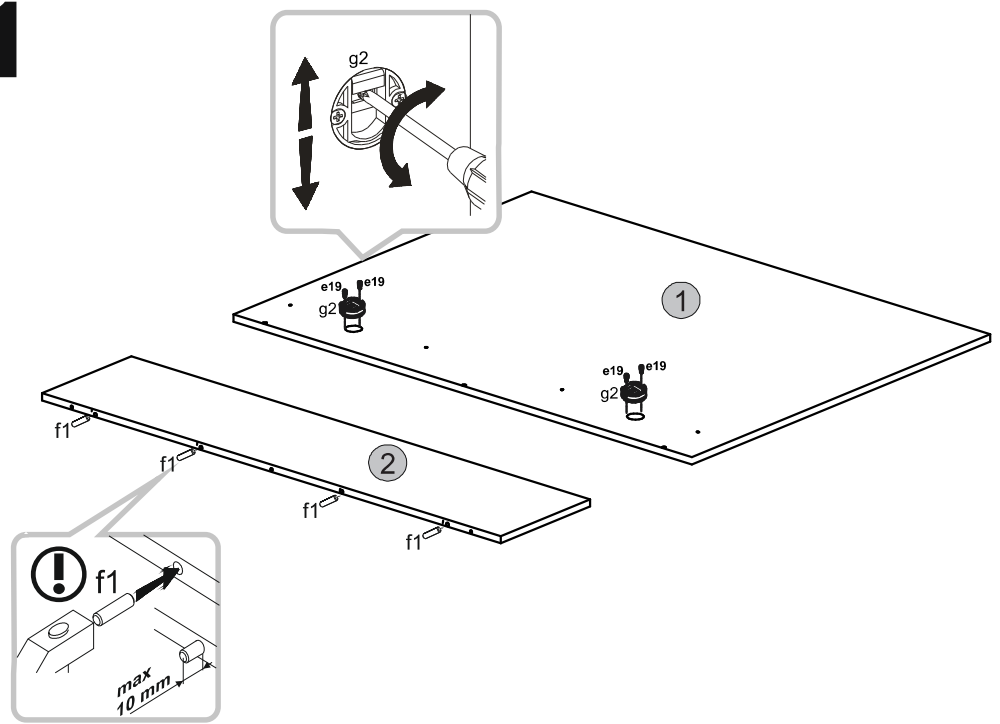

Instalation manual

CROCUS

Element symbol	Dimensions				Code	Package
1	927	1250	16	1	crocus.001	2/5
2	1250	280	16	1	crocus.013	2/5

1

3

2

4

Instalation manual

CROCUS

Element symbol	Dimensions				Code	Package
1	1250	402	16	1	crocus.011	3/5
2	1250	402	16	1	crocus.012	3/5
3	439	401	16	1	crocus.008	2/5
4	439	401	16	1	crocus.009	2/5
5	599	397	16	2	crocus.007	3/5
6	458	1235	3	1	crocus.017	2/5
7	439	398	3	1	crocus.010	2/5