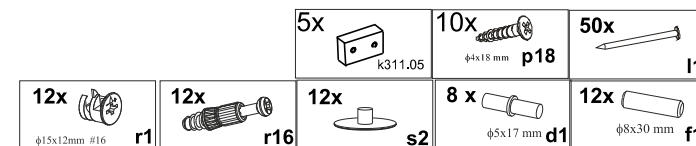

Instalation manual

CROCUS

Element symbol	Dimensions				Code	Package
1	927	1250	16	1	crocus.001	2/5
2	1250	280	16	1	crocus.013	2/5

1

3

2

4

Instalation manual

CROCUS

Element symbol	Dimensions				Code	Package
1	1250	402	16	1	crocus.011	3/5
2	1250	402	16	1	crocus.012	3/5
3	439	401	16	1	crocus.008	2/5
4	439	401	16	1	crocus.009	2/5
5	599	397	16	2	crocus.007	3/5
6	458	1235	3	1	crocus.017	2/5
7	439	398	3	1	crocus.010	2/5

1

3

2

4

5

! a=b

6

! kg max.