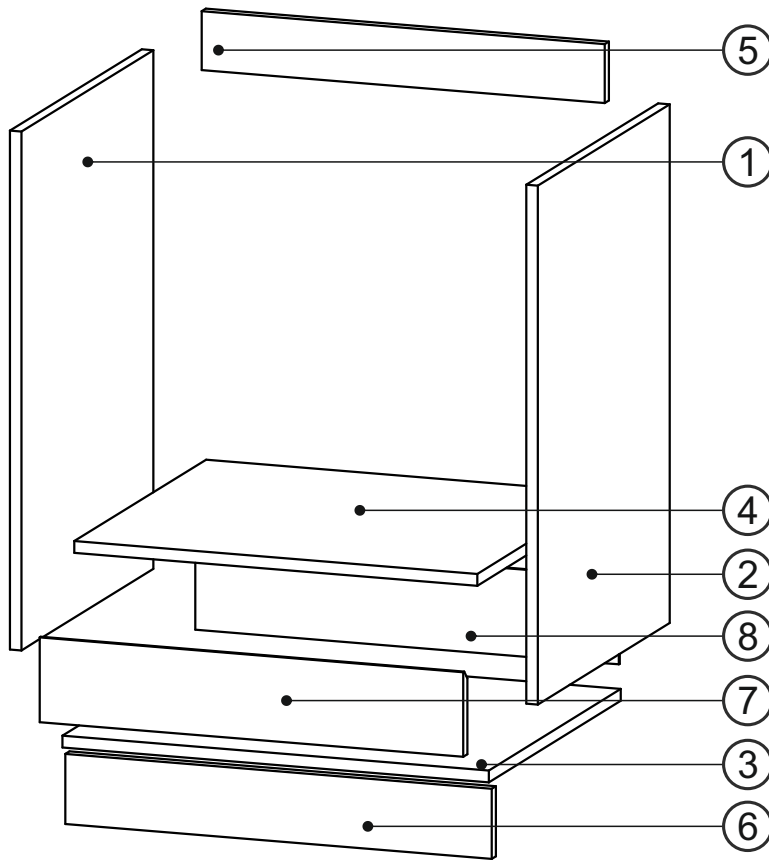

KITCHEN SOFT 60 L oven cabinet

KITCHEN SOFT 60 L oven cabinet

A0  ø8x30 x6	B1  ø7x50 x14	B0  x7	D5  3,5x16 x40	H0  x2	J6  x2	J8  x2	K  4mm x1	P19  x4	T8  x20	T14  x4
--	---	---	--	---	---	---	--	--	--	--

T15  x2	U0  x2
--	---

KITCHEN SOFT 60 L oven cabinet

①	704	510	16	x1	1/1
②	704	510	16	x1	1/1
③	600	510	16	x1	1/1
④	567	510	16	x1	1/1
⑤	567	80	16	x1	1/1
⑥	600	95	16	x1	1/1
⑦	596	115	16	x1	1/1
⑧	596	118	3	x1	1/1

1/1

1

A0	J6
	
∅8x30	
x6	x2

2

B1	K
	
∅7x50	4mm
x8	x1

3

D5	P19
	
3,5x16	
x16	x4

4