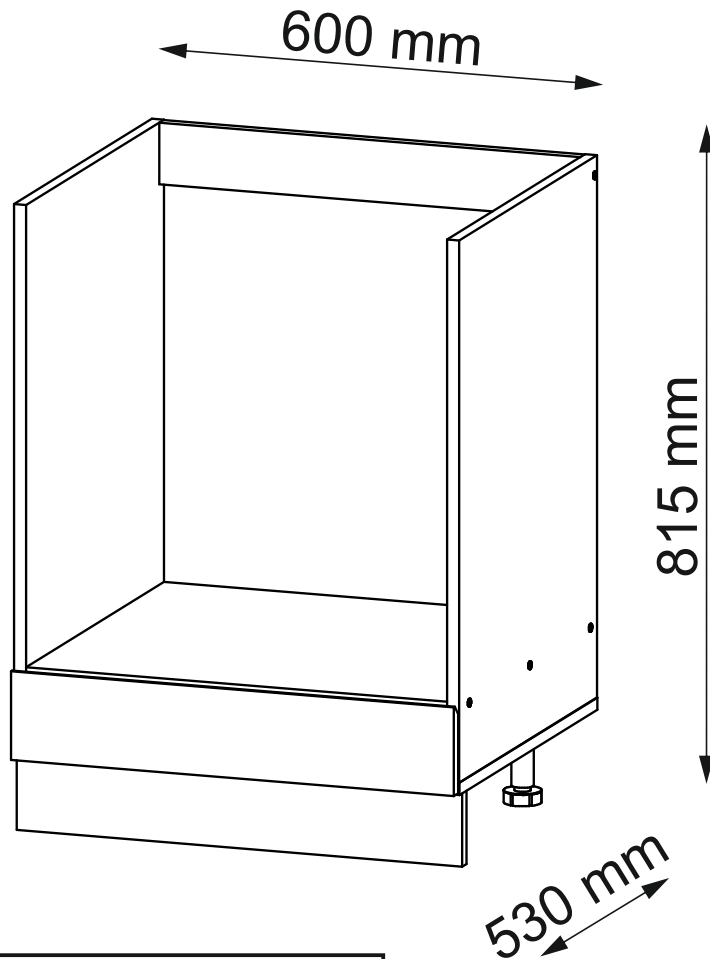

KITCHEN SOFT 60 L oven cabinet

KITCHEN SOFT 60 L oven cabinet

A0  ø8x30 x6	B1  ø7x50 x14	B0  x7	D5  3,5x16 x40	H0  x2	J6  x2	J8  x2	K  4mm x1	P19  x4	T8  x20	T14  x4
--	---	---	--	---	---	---	--	--	--	--

T15  x2	U0  x2
--	---

KITCHEN SOFT 60 L oven cabinet

①	704	510	16	x1	1/1
②	704	510	16	x1	1/1
③	600	510	16	x1	1/1
④	567	510	16	x1	1/1
⑤	567	80	16	x1	1/1
⑥	600	95	16	x1	1/1
⑦	596	115	16	x1	1/1
⑧	596	118	3	x1	1/1

1/1

1

A0	J6
	
∅8x30	
x6	x2

2

B1	K
	
∅7x50	4mm
x8	x1

3

D5	P19
	
3,5x16	
x16	x4

4

B1	K
	
ø7x50	4mm
x6	x1

5

T8
x20

6

D5
3,5x16
x16

T14
x4

7

D5
3,5x16
x4