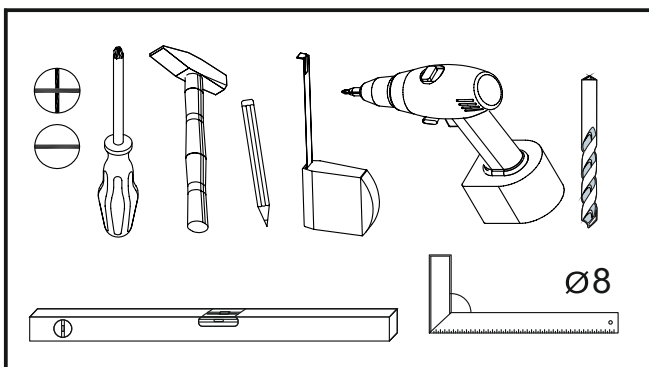

KITCHEN SOFT 60 L oven cabinet

KITCHEN SOFT 60 L oven cabinet

A0  ø8x30 x6	B1  ø7x50 x14	B0  x7	D5  3,5x16 x40	H0  x2	J6  x2	J8  x2	K  4mm x1	P19  x4	T8  x20	T14  x4
--	---	---	--	---	---	---	--	--	--	--