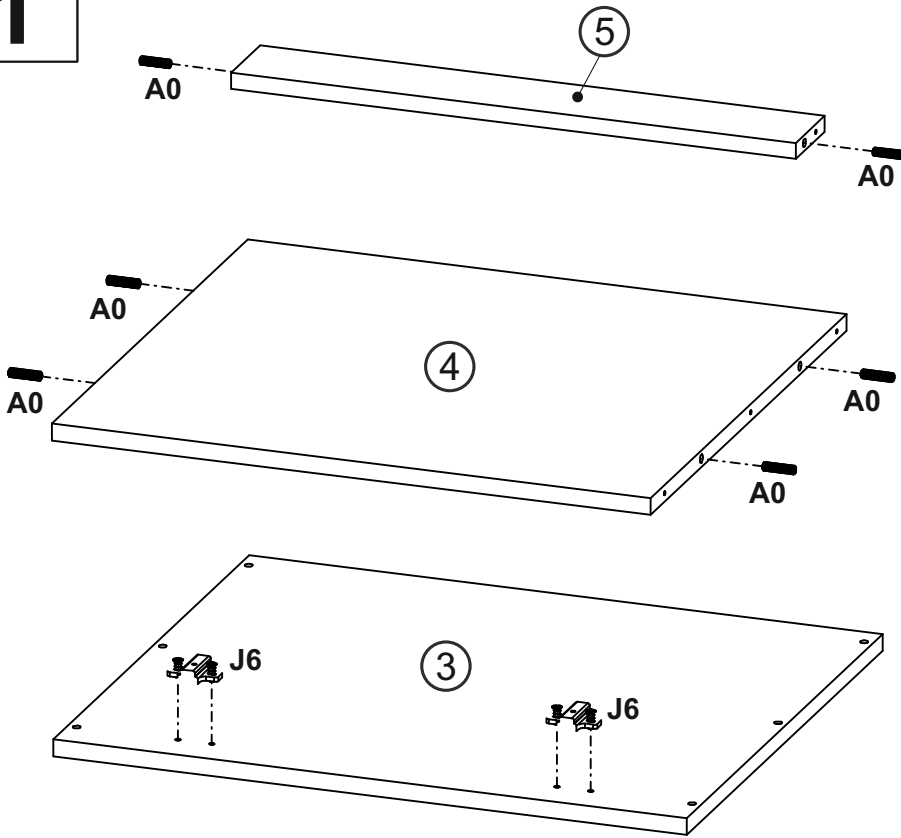

KITCHEN SOFT 60 L oven cabinet

KITCHEN SOFT 60 L oven cabinet

A0  ø8x30 x6	B1  ø7x50 x14	B0  x7	D5  3,5x16 x40	H0  x2	J6  x2	J8  x2	K  4mm x1	P19  x4	T8  x20	T14  x4
--	---	---	--	---	---	---	--	--	--	--

T15  x2	U0  x2
--	---

KITCHEN SOFT 60 L oven cabinet

①	704	510	16	x1	1/1
②	704	510	16	x1	1/1
③	600	510	16	x1	1/1
④	567	510	16	x1	1/1
⑤	567	80	16	x1	1/1
⑥	600	95	16	x1	1/1
⑦	596	115	16	x1	1/1
⑧	596	118	3	x1	1/1

1/1

1

A0	J6
	
∅8x30	
x6	x2

2

B1	K
	
∅7x50	4mm
x8	x1

3

D5	P19
	
3,5x16	
x16	x4

4

B1	K
	
ø7x50	4mm
x6	x1

5

T8
x20

6

D5
3,5x16
x16

T14
x4

7

D5
3,5x16
x4