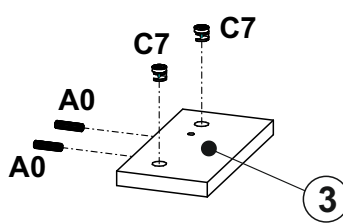

Wohnen WOOD Suspended shelf

Wohnen WOOD Suspended shelf

A0	B2	C2	C7	D22	E3	K	P1	U0
								
∅8x30	∅7x70		16mm	5x11	10x50	4mm		
x4	x9	x4	x4	x4	x2	x1	x2	x2

①	200	956	16	x1	1/1
②	160	1154	16	x1	1/1
③	200	100	16	x1	1/1
④	200	100	16	x1	1/1
					1/1

1

A0	C2	C7	P1
∅8x30		16mm	
x4	x4	x4	x2

2

D22
5x11
x4

3

4