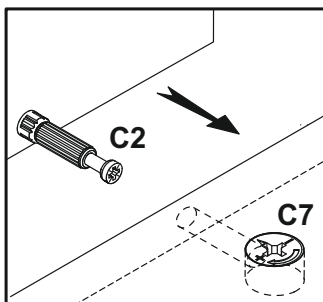

Wohnen WOOD Suspended shelf

Wohnen WOOD Suspended shelf

A0	B2	C2	C7	D22	E3	K	P1	U0
								
∅8x30	∅7x70		16mm	5x11	10x50	4mm		
x4	x9	x4	x4	x4	x2	x1	x2	x2

①	200	956	16	x1	1/1
②	160	1154	16	x1	1/1
③	200	100	16	x1	1/1
④	200	100	16	x1	1/1
					1/1

1

A0	C2	C7	P1
∅8x30		16mm	
x4	x4	x4	x2

2

D22
5x11
x4

3

4