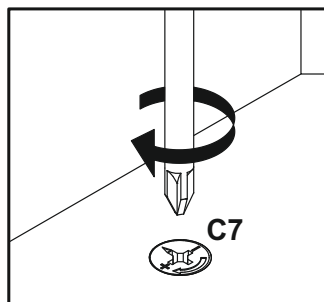

Wohnen WOOD Suspended shelf

Wohnen WOOD Suspended shelf

A0	B2	C2	C7	D22	E3	K	P1	U0
								
∅8x30	∅7x70		16mm	5x11	10x50	4mm		
x4	x9	x4	x4	x4	x2	x1	x2	x2

①	200	956	16	x1	1/1
②	160	1154	16	x1	1/1
③	200	100	16	x1	1/1
④	200	100	16	x1	1/1
					1/1

1

A0	C2	C7	P1
∅8x30		16mm	
x4	x4	x4	x2

2

D22
5x11
x4

3

4