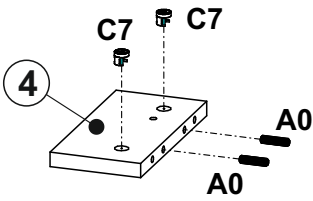

Wohnen WOOD Suspended shelf

Wohnen WOOD Suspended shelf

A0	B2	C2	C7	D22	E3	K	P1	U0
								
∅8x30	∅7x70		16mm	5x11	10x50	4mm		
x4	x9	x4	x4	x4	x2	x1	x2	x2

①	200	956	16	x1	1/1
②	160	1154	16	x1	1/1
③	200	100	16	x1	1/1
④	200	100	16	x1	1/1
					1/1

1

A0	C2	C7	P1
∅8x30		16mm	
x4	x4	x4	x2

2

D22
5x11
x4

3

4