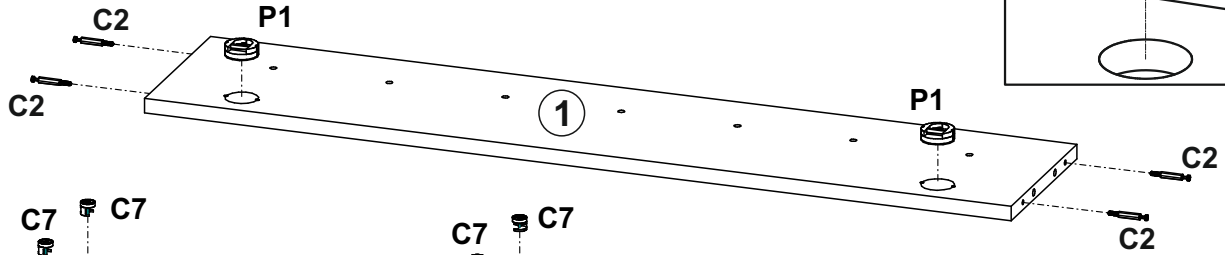

Wohnen WOOD Suspended shelf

Wohnen WOOD Suspended shelf

A0	B2	C2	C7	D22	E3	K	P1	U0
								
∅8x30	∅7x70		16mm	5x11	10x50	4mm		
x4	x9	x4	x4	x4	x2	x1	x2	x2

①	200	956	16	x1	1/1
②	160	1154	16	x1	1/1
③	200	100	16	x1	1/1
④	200	100	16	x1	1/1
					1/1

1

A0	C2	C7	P1
∅8x30		16mm	
x4	x4	x4	x2

2

D22
5x11
x4

3

4