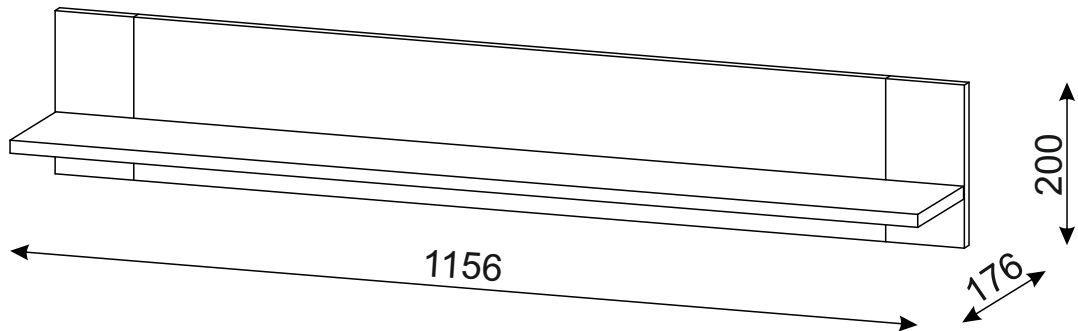

Wohnen WOOD Suspended shelf

Wohnen WOOD Suspended shelf

A0	B2	C2	C7	D22	E3	K	P1	U0
								
∅8x30	∅7x70		16mm	5x11	10x50	4mm		
x4	x9	x4	x4	x4	x2	x1	x2	x2

①	200	956	16	x1	1/1
②	160	1154	16	x1	1/1
③	200	100	16	x1	1/1
④	200	100	16	x1	1/1
					1/1

1

A0	C2	C7	P1
∅8x30		16mm	
x4	x4	x4	x2

2

D22
5x11
x4

3

4