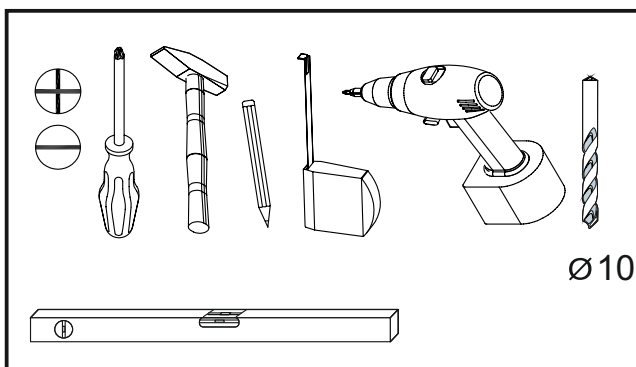

Wohnen WOOD Suspended shelf

Wohnen WOOD Suspended shelf

A0	B2	C2	C7	D22	E3	K	P1	U0
								
∅8x30	∅7x70		16mm	5x11	10x50	4mm		
x4	x9	x4	x4	x4	x2	x1	x2	x2

①	200	956	16	x1	1/1
②	160	1154	16	x1	1/1
③	200	100	16	x1	1/1
④	200	100	16	x1	1/1
					1/1

1

A0	C2	C7	P1
∅8x30		16mm	
x4	x4	x4	x2

2

D22
5x11
x4

3

4