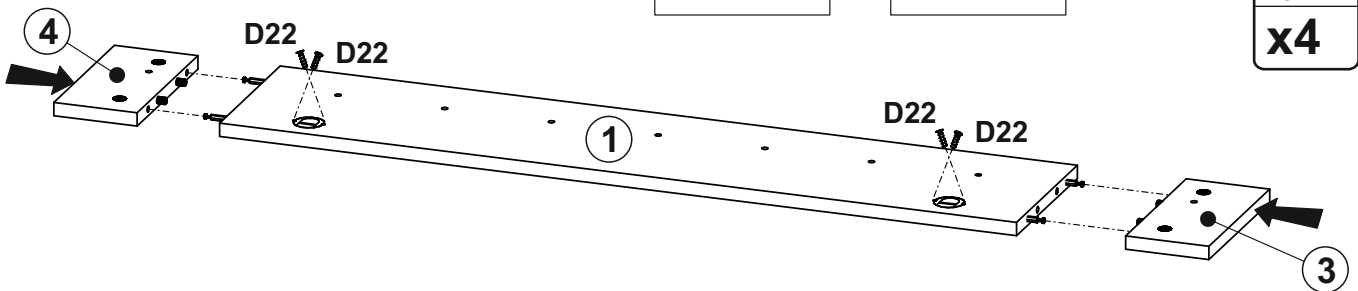

Wohnen WOOD Suspended shelf

Wohnen WOOD Suspended shelf

A0	B2	C2	C7	D22	E3	K	P1	U0
								
∅8x30	∅7x70		16mm	5x11	10x50	4mm		
x4	x9	x4	x4	x4	x2	x1	x2	x2

①	200	956	16	x1	1/1
②	160	1154	16	x1	1/1
③	200	100	16	x1	1/1
④	200	100	16	x1	1/1
					1/1

1

A0	C2	C7	P1
∅8x30		16mm	
x4	x4	x4	x2

2

D22
5x11
x4

3

4