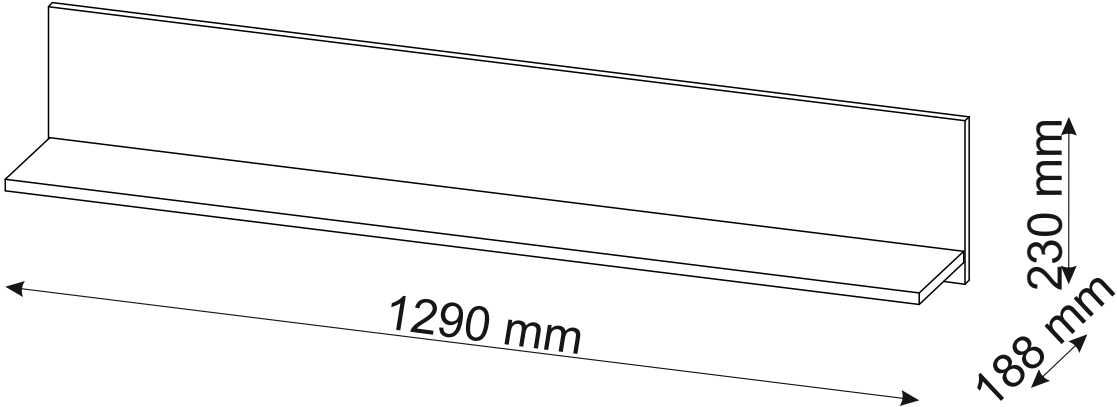

# ADEL - SUSPENDED SHELF

# ADEL - SUSPENDED SHELF

<b>B2</b> 7 x 70 mm 	<b>D22</b> 5 x 11 mm 	<b>E1</b> 8 x 40 mm 	
<b>K</b> 4mm 	<b>P1</b> 		

<b>1</b>	1290	230	16	x1	1/1
<b>2</b>	1286	172	16	x1	1/1
					1/1

1

2

3 ▶