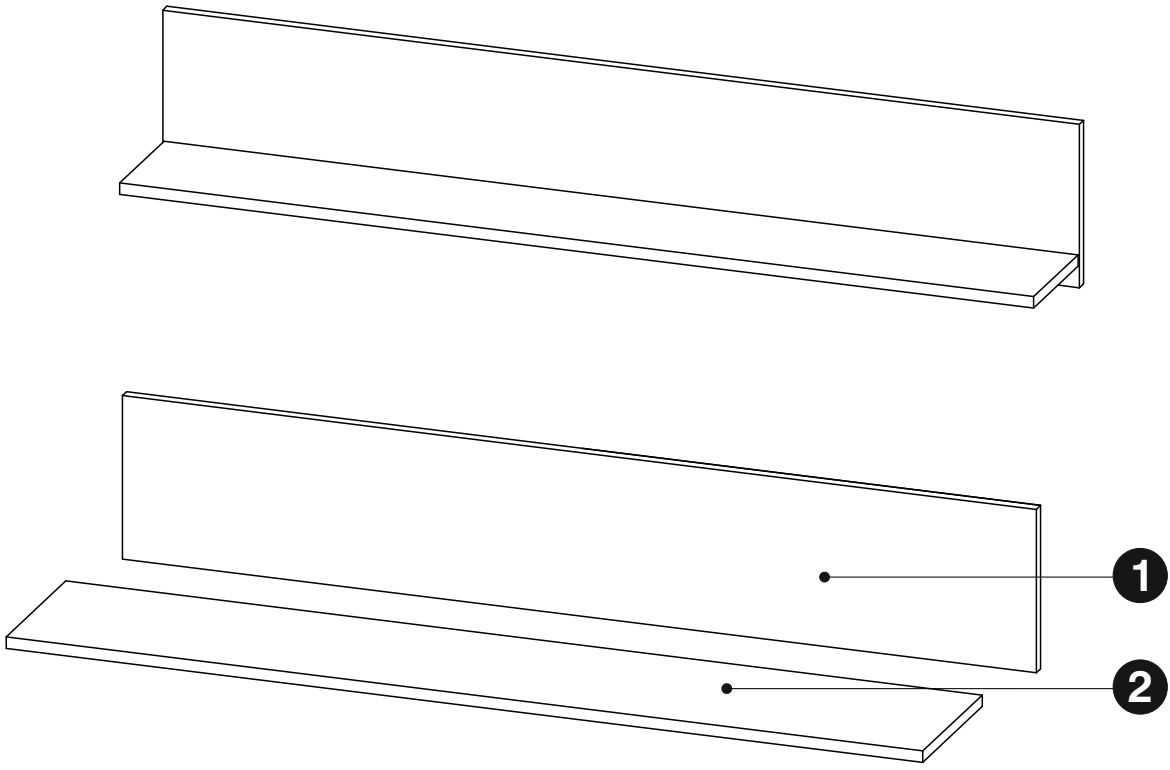

# ADEL - SUSPENDED SHELF

# ADEL - SUSPENDED SHELF

<b>B2</b> 7 x 70 mm 	<b>D22</b> 5 x 11 mm 	<b>E1</b> 8 x 40 mm 	
<b>K</b> 4mm 	<b>P1</b> 		

<b>1</b>	1290	230	16	x1	1/1
<b>2</b>	1286	172	16	x1	1/1
					1/1

1

2

3 ▶