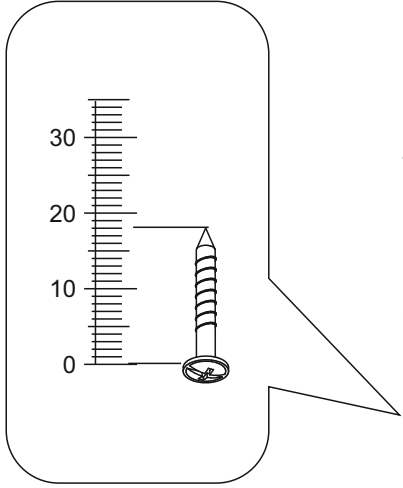

# ADEL - SUSPENDED SHELF

# ADEL - SUSPENDED SHELF

<b>B2</b> 7 x 70 mm 	<b>D22</b> 5 x 11 mm 	<b>E1</b> 8 x 40 mm 	
<b>K</b> 4mm 	<b>P1</b> 		

<b>1</b>	1290	230	16	x1	1/1
<b>2</b>	1286	172	16	x1	1/1
					1/1

1

2

3 ▶