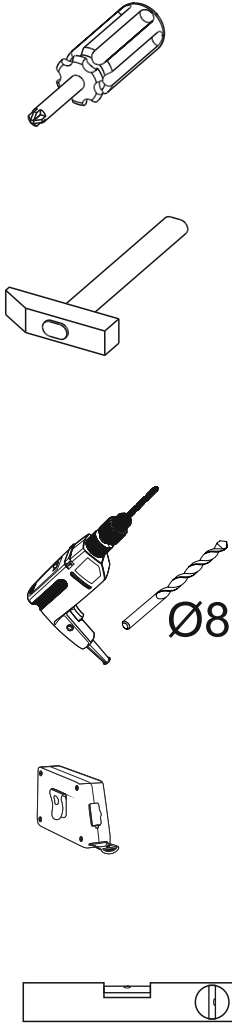

# ADEL - SUSPENDED SHELF

# ADEL - SUSPENDED SHELF

<b>B2</b> 7 x 70 mm 	<b>D22</b> 5 x 11 mm 	<b>E1</b> 8 x 40 mm 	
<b>K</b> 4mm 	<b>P1</b> 		

<b>1</b>	1290	230	16	x1	1/1
<b>2</b>	1286	172	16	x1	1/1
					1/1

1

2

3 ▶